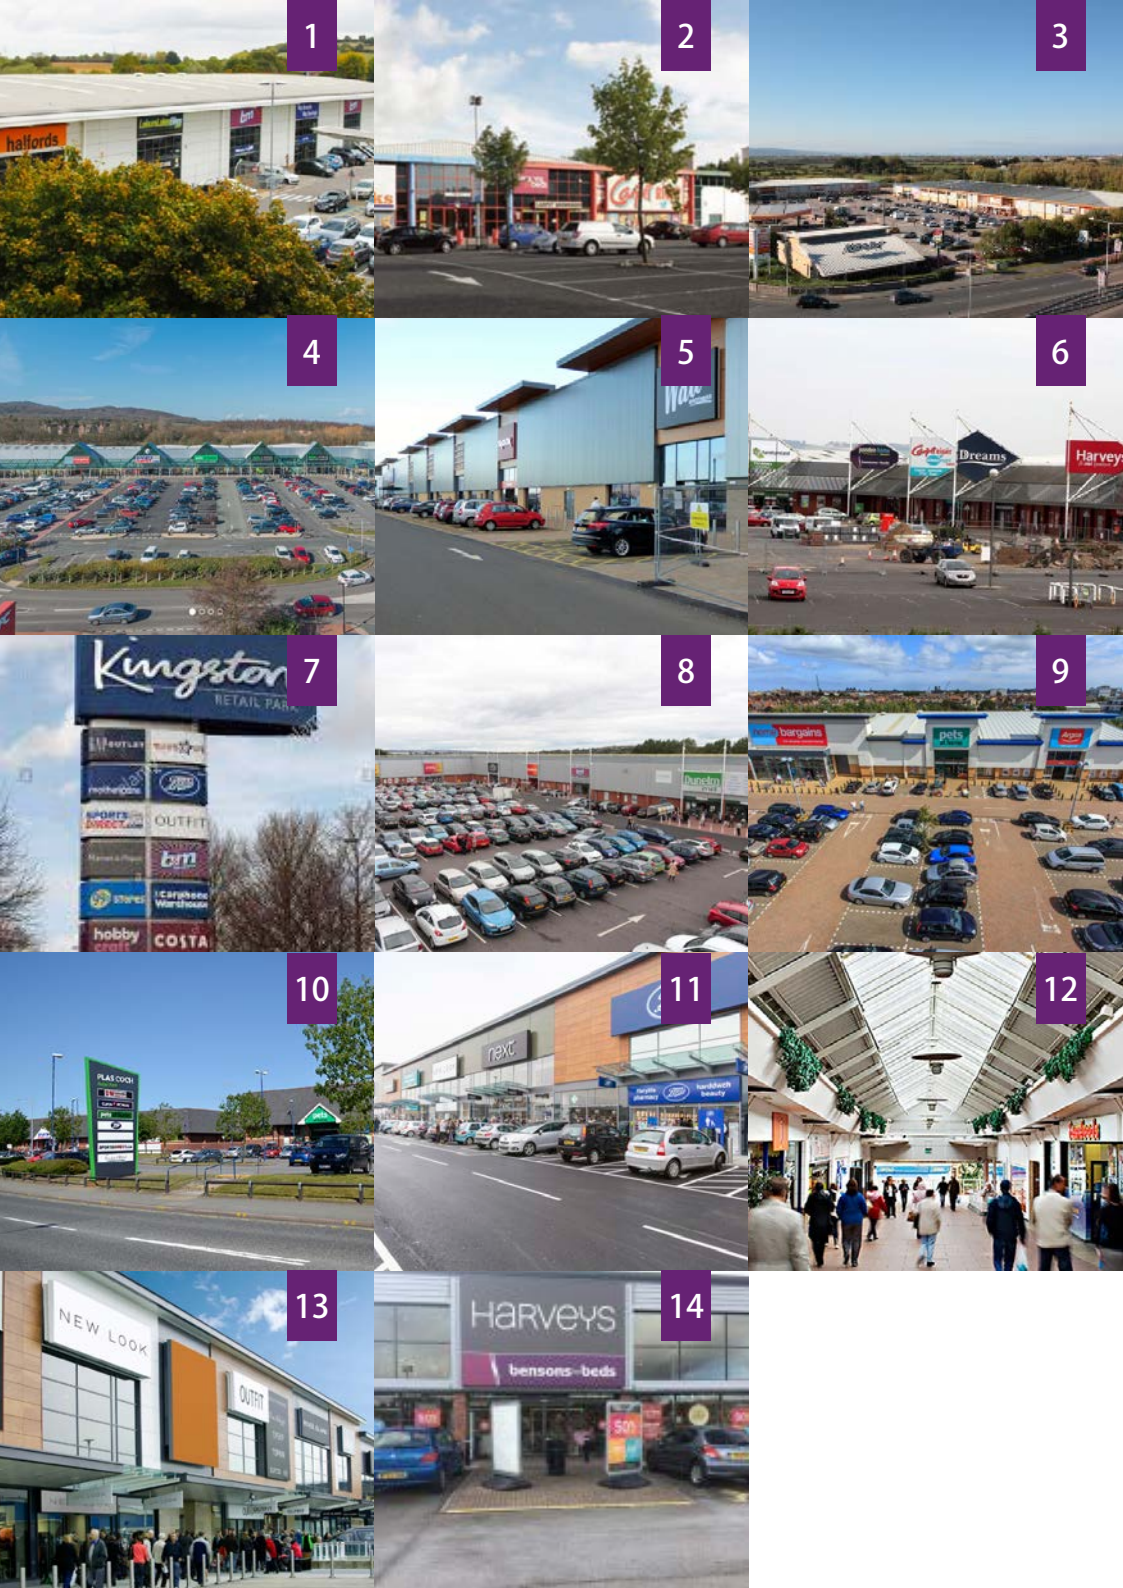

# Ediston

Shopping Centre and Retail Park Portfolio

media sheet

# Locations

Site 1. Abbey Retail Park **Daventry**

Site 2. Auldhouse Retail Park **Glasgow**

Site 3. Clwyd Retail Park **Rhyl**

Site 4. Wrekin Retail Park **Telford**

Site 5. Gallagher Retail Park **Port Glasgow**

Site 6. Heathfield Retail Park **Ayr**

Site 7. Kingston Retail Park **Hull**

Site 8. Pallion Retail Park **Sunderland**

Site 9. Pasteur Road Retail Park **Great Yarmouth**

Site 10. Plas Coch Retail Park **Wrexham**

Site 11. Prestatyn Shopping Park **Prestatyn**

Site 12. Shawlands Shopping Centre **Glasgow**

Site 13. Widnes Shopping Park **Widnes**

Site 14. Wombwell Lane Retail Park **Barnsley**