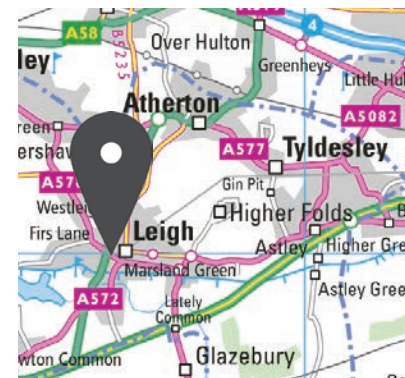

Location & About

Parsonage Shopping Park

Parsonage Shopping Park, Atherleigh Way, Leigh, Lancashire, WN7 5SJ.

Parsonage Shopping Park is located in Leigh, Greater Manchester and consists of 14 retail units. It's convenient location, just off the A579, is well established with key tenants including Sainsbury's, M&S Simply Food, Next, DW Sports, McDonalds, Argos and Pets at Home. There is ample parking with 1000 car park spaces which are free for shoppers.

The next phase of retail development has been completed, creating a further 50,000sq.ft of retail space for Aldi and B&M Bargains, as well as welcome a Greene King family pub.