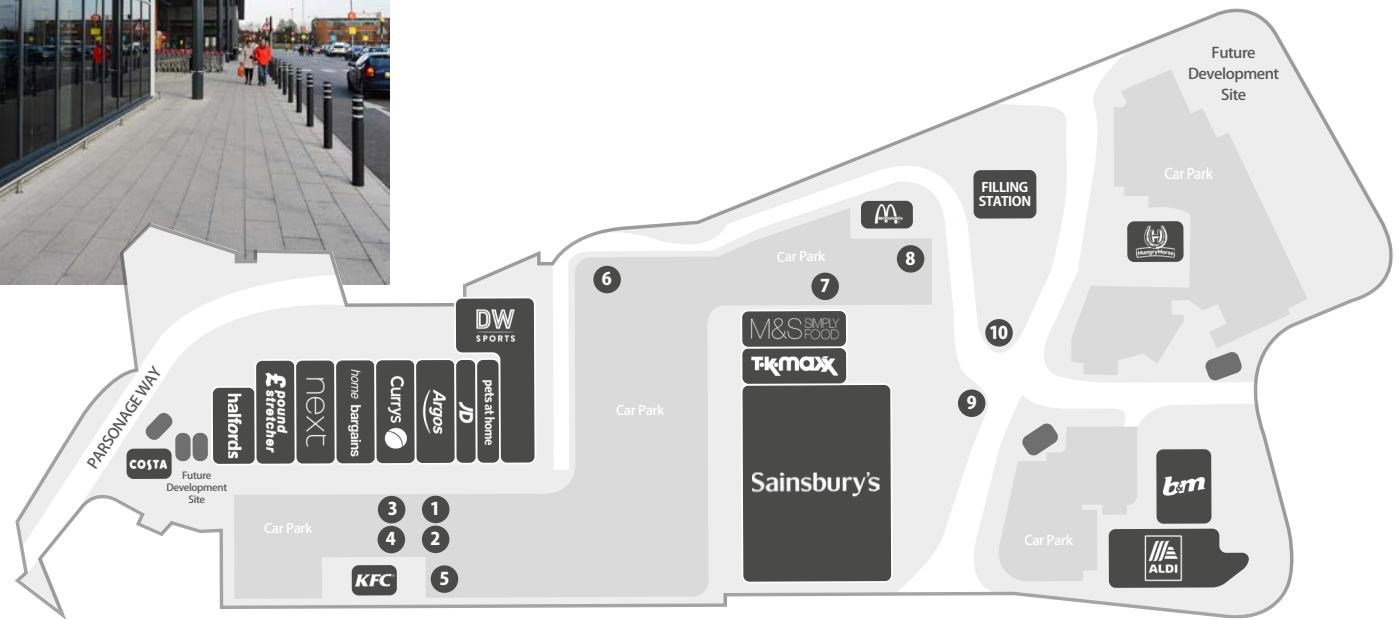

Site Descriptions

Site 1: Site descriptions available on request.

Site 2: Site descriptions available on request.

Site 3: Site descriptions available on request.

Site 4: Site descriptions available on request.

Site 5: Site descriptions available on request.

Site 6: Site descriptions available on request.

Site 7: Site descriptions available on request.

Site 8: Site descriptions available on request.

Site 9: Site descriptions available on request.

Site 10: Site descriptions available on request.