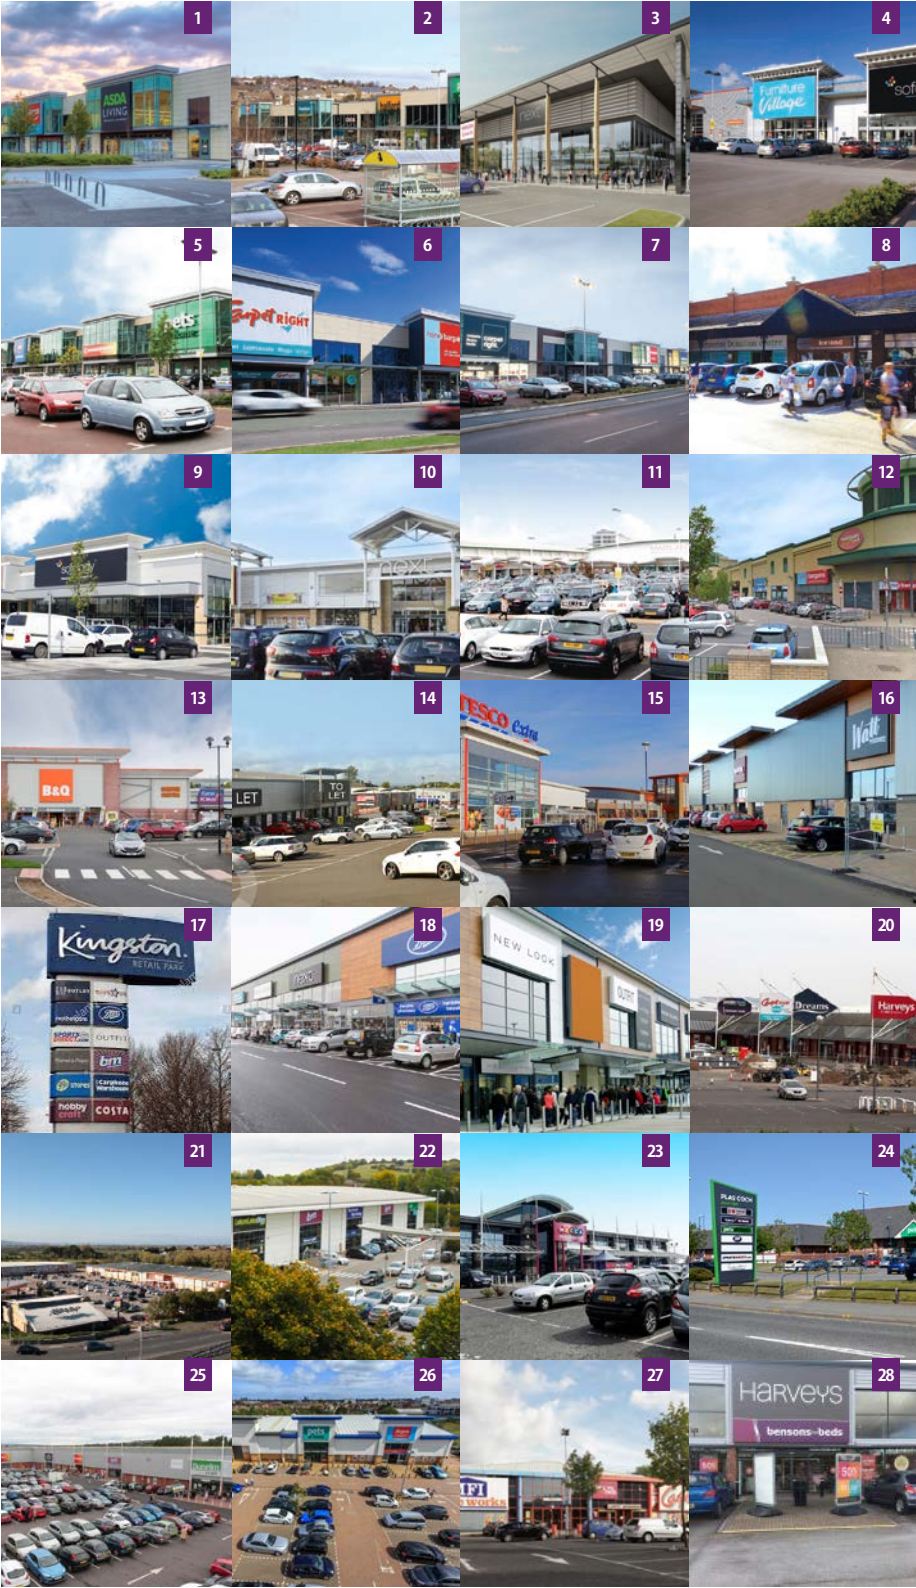

Portfolio

Shopping, Retail and Leisure Park

media sheet

Locations

1. Anlaby Retail Park **Hull**
2. Kilner Way Retail Park **Sheffield**
3. Fosse Shopping **Leicester**
4. White City Retail Park **Manchester**
5. Walkden Retail Park **Manchester**
6. JunctionONE Retail Park **Bidston Moss**
7. JunctionNINE Retail Park **Warrington**
8. Wavertree Retail Park **Liverpool**
9. Gallaghers Shopping Park **Wednesbury**
10. Parsonage Shopping Park **Leigh**
11. Ocean Plaza Retail & Leisure Park **Southport**
12. Westgate Shopping Park **Basildon**
13. Great Western Road **Glasgow**
14. Birkenshaw Trading Estate **Uddingston**
15. Forge Retail Park **Glasgow**
16. Gallagher Shopping Park **Glasgow**
17. Kingston Retail Park **Hull**
18. Prestatyn Shopping Park **Prestatyn**
19. Widnes Shopping Park **Widnes**
20. Heathfield Retail Park **Ayr**
21. Clwyd Retail Park **Rhyl**
22. Abbey Retail Park **Daventry**
23. Warrior Retail Park **Hartlepool**
24. Plas Coch Retail Park **Wrexham**
25. Pallion Retail Park **Sunderland**
26. Pasteur Road Retail Park **Great Yarmouth**
27. Auldhouse Retail Park **Glasgow**
28. Wombwell Lane Retail Park **Barnsley**