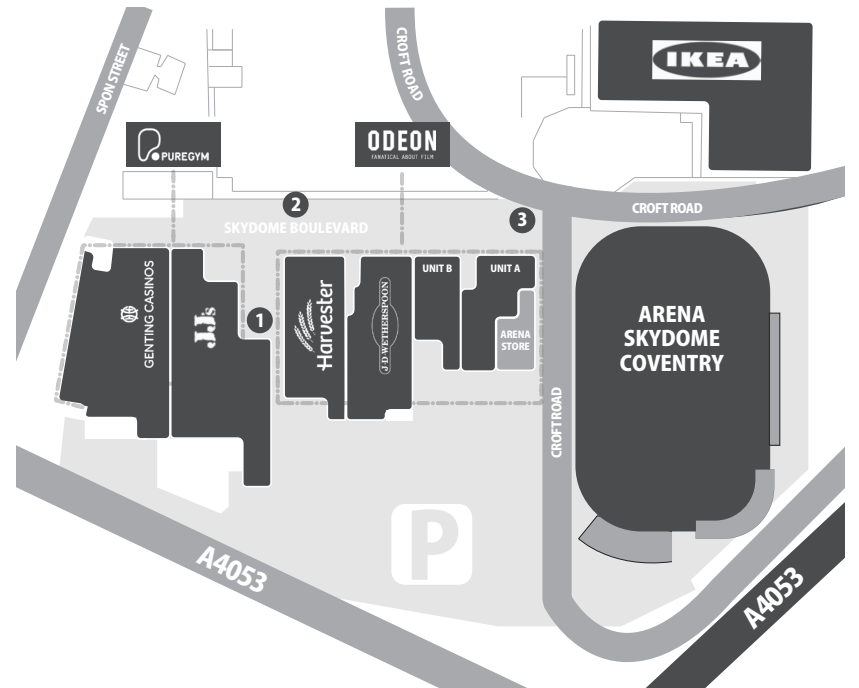

## Location & About

---

### **Skydome Coventry**

Croft Road, Coventry, CV1 3AZ.

Situated in the heart of the city centre Skydome is Coventry's premier leisure and entertainment destination.

Skydome includes a 9 screen Odeon Cinema, Pure Gym, Casino, a multi-use ice rink, multiple bars and restaurants and a 779 space multi-storey car park.

# Site Descriptions

**Site 1:** Located at the side entrance to JJ's niteclub.

**Site 2:** Situated on Skydome Boulevard.

**Site 3:** Situated on the corner of Skydome Boulevard and Croft Road.