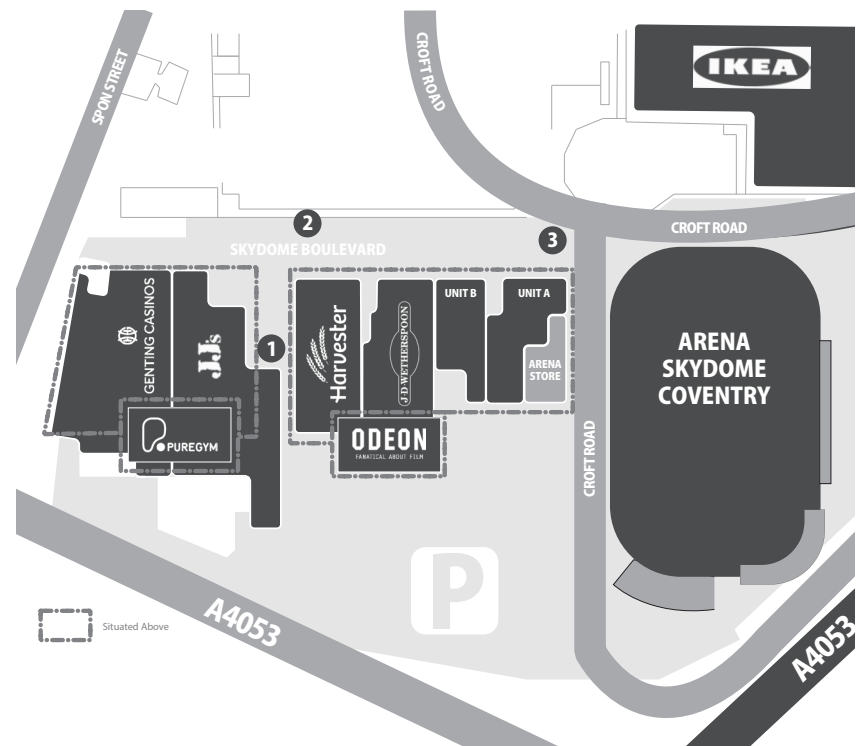

Skydome Coventry

media sheet

Location & About

Skydome Coventry

Croft Road, Coventry, CV1 3AZ.

Situated in the heart of the city centre Skydome is Coventry's premier leisure and entertainment destination.

Skydome includes a 9 screen Odeon Cinema, Pure Gym, Casino, a multi-use ice rink, multiple bars and restaurants and a 779 space multi-storey car park.

Site Descriptions

Site 1: Located at the side entrance to JJ's nightclub.

Site 2: Situated on Skydome Boulevard.

Site 3: Situated on the corner of Skydome Boulevard and Croft Road.

Contact Us

For more details or to book a promotional space at Skydome Coventry please get in touch.
Call Access Point on **01704 544999** or email **skydome@apuk.net**