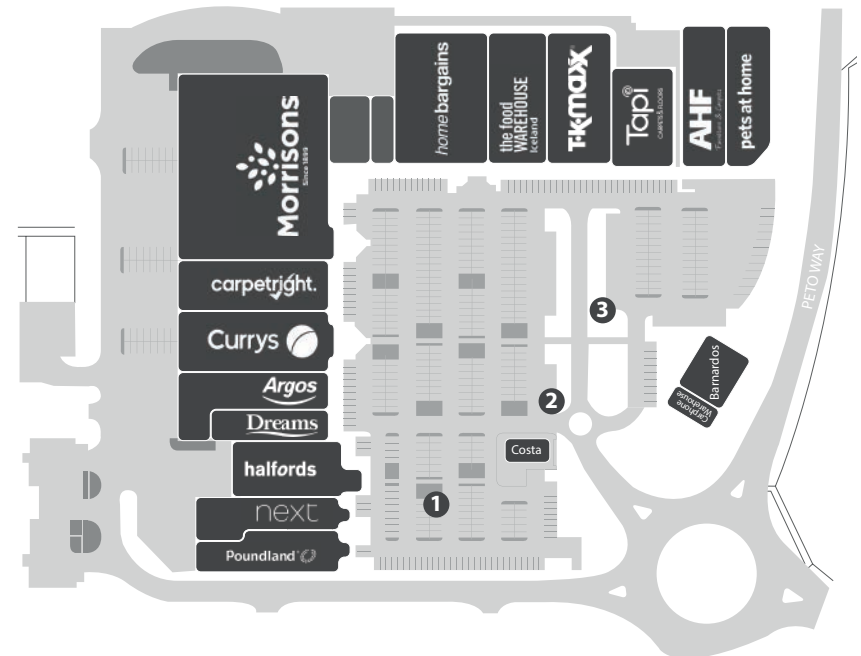

North Quay Retail Park houses 19 retail units including tenants Next, Halfords, Morrisons, Pets at Home, Poundland, AHF Furniture and Costa Coffee. The park totals 187,000 sq ft./ 17,373m<sup>2</sup>.

## Site Map and Descriptions

### Site 2:

Car parking spaces with maximum visibility as customers enter the scheme via car.

### Site 3:

Car Parking spaces adjacent to large hard standing pedestrian walkways with great visibility to customers.