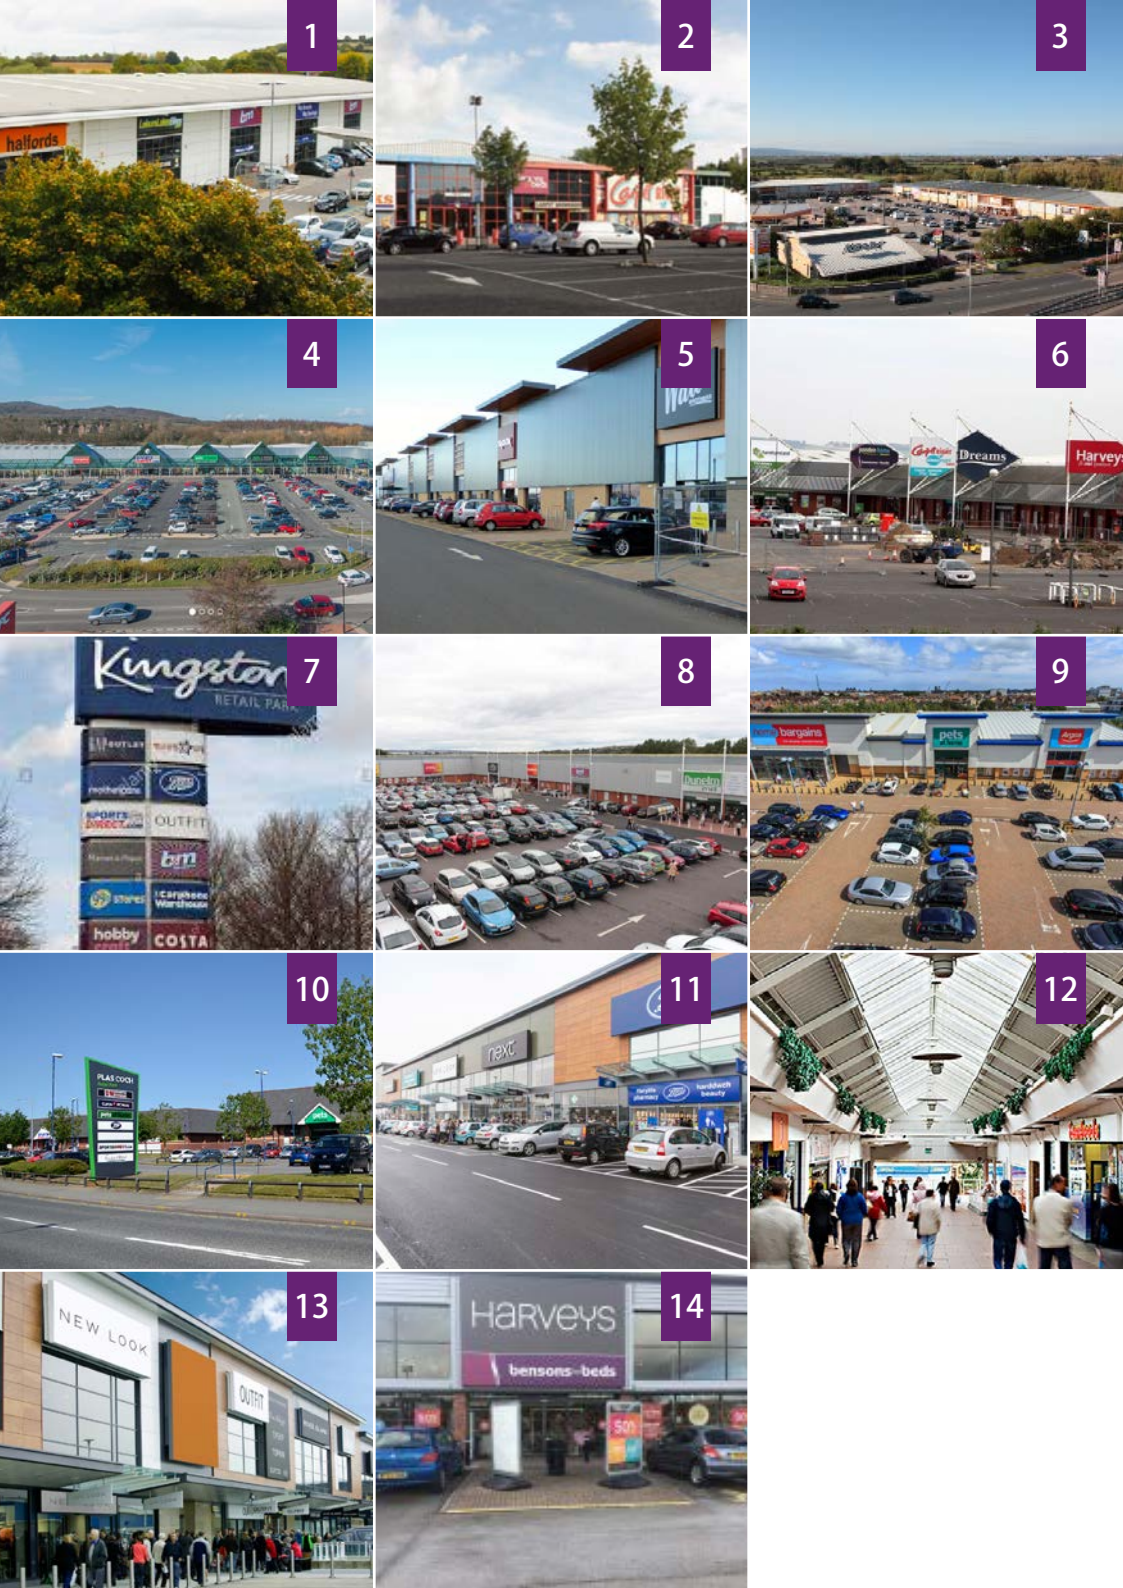

Ediston

Shopping Centre and Retail Park Portfolio

media sheet

Locations

Site 1. Abbey Retail Park
Daventry

Site 2. Auldhouse Retail Park
Glasgow

Site 3. Clwyd Retail Park
Rhyl

Site 4. Wrekin Retail Park
Telford

Site 5. Gallagher Retail Park
Port Glasgow

Site 6. Heathfield Retail Park
Ayr

Site 7. Kingston Retail Park
Hull

Site 8. Pallion Retail Park
Sunderland

Site 9. Pasteur Road Retail Park
Great Yarmouth

Site 10. Plas Coch Retail Park
Wrexham