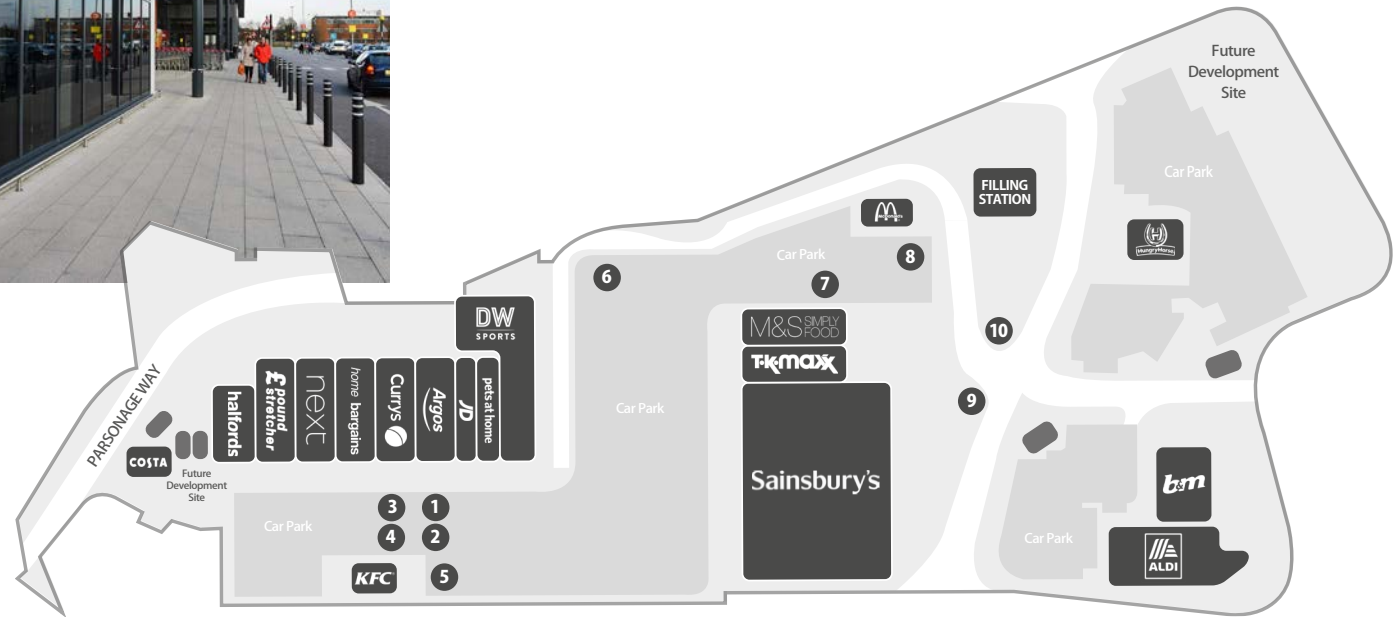

Site Descriptions

Site 1: Site descriptions available on request.

Site 2: Site descriptions available on request.

Site 3: Site descriptions available on request.

Site 4: Site descriptions available on request.

Site 5: Site descriptions available on request.

Site 6: Site descriptions available on request.

Site 7: Site descriptions available on request.

Site 8: Site descriptions available on request.

Site 9: Site descriptions available on request.

Site 10: Site descriptions available on request.