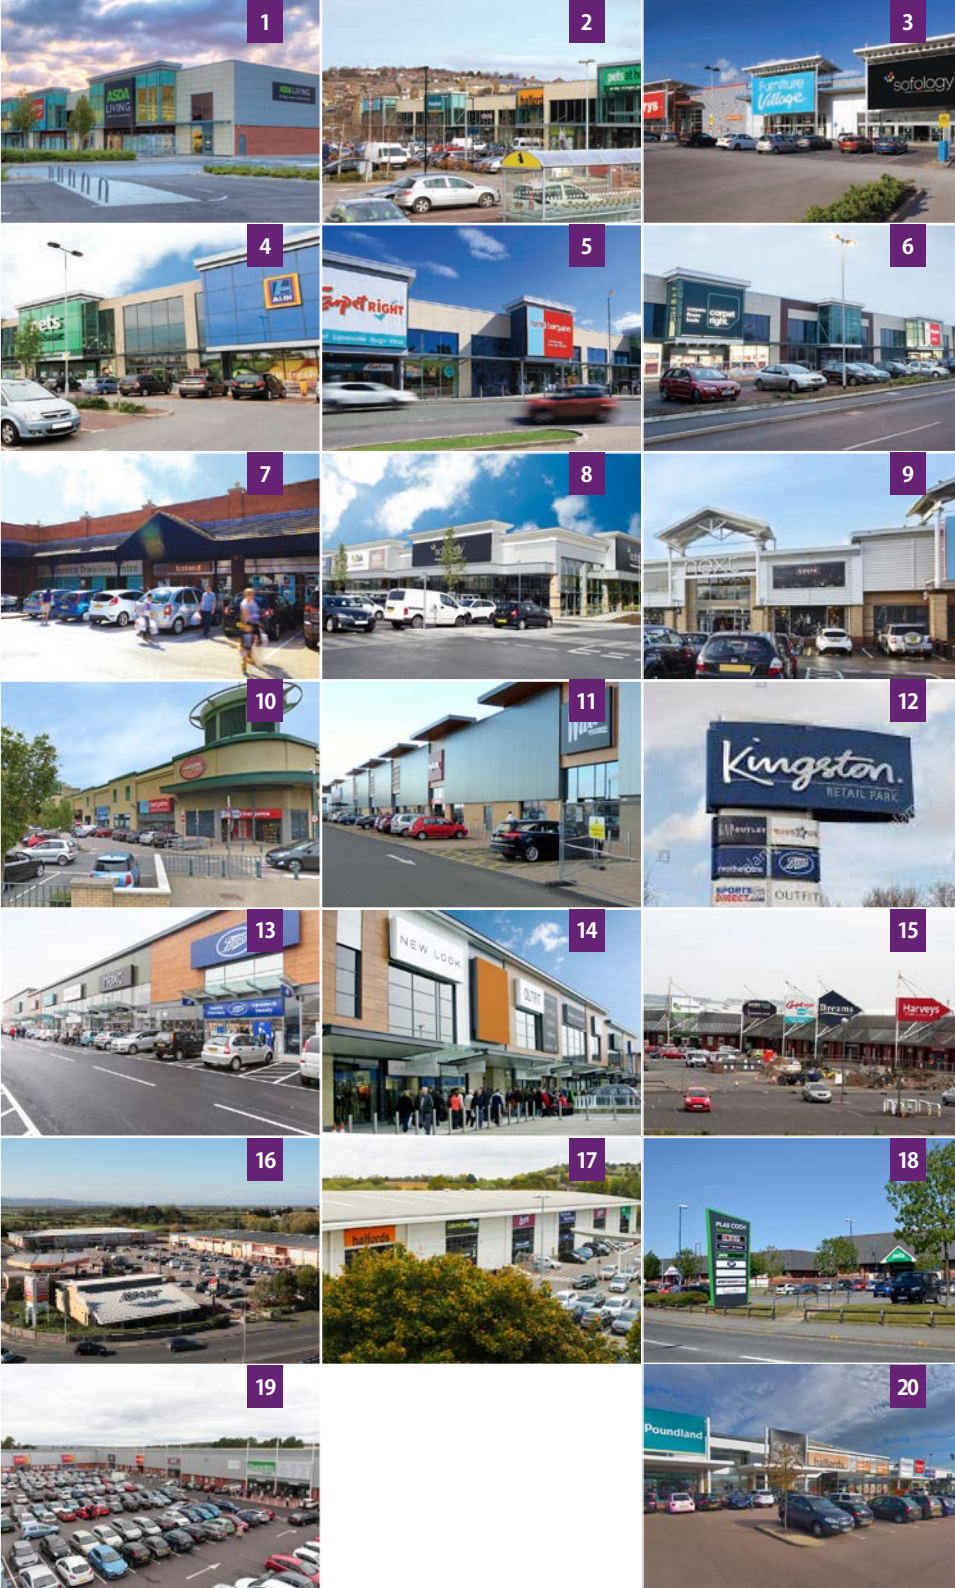

Portfolio

Shopping, Retail and Leisure Park

media sheet

Locations

1. Anlaby Retail Park **Hull**
2. Kilner Way Retail Park **Sheffield**
3. White City Retail Park **Manchester**
4. Walkden Retail Park **Manchester**
5. JunctionONE Retail Park **Bidston Moss**
6. JunctionNINE Retail Park **Warrington**
7. Wavertree Retail Park **Liverpool**
8. Gallaghers Shopping Park **Wednesbury**
9. Parsonage Shopping Park **Leigh**
10. Westgate Shopping Park **Basildon**
11. Gallagher Shopping Park **Glasgow**
12. Kingston Retail Park **Hull**
13. Prestatyn Shopping Park **Prestatyn**
14. Widnes Shopping Park **Widnes**
15. Heathfield Retail Park **Ayr**
16. Clwyd Retail Park **Rhyl**
17. Abbey Retail Park **Daventry**
18. Plas Coch Retail Park **Wrexham**
19. Pallion Retail Park **Sunderland**
20. North Quay Retail Park **Lowestoft**