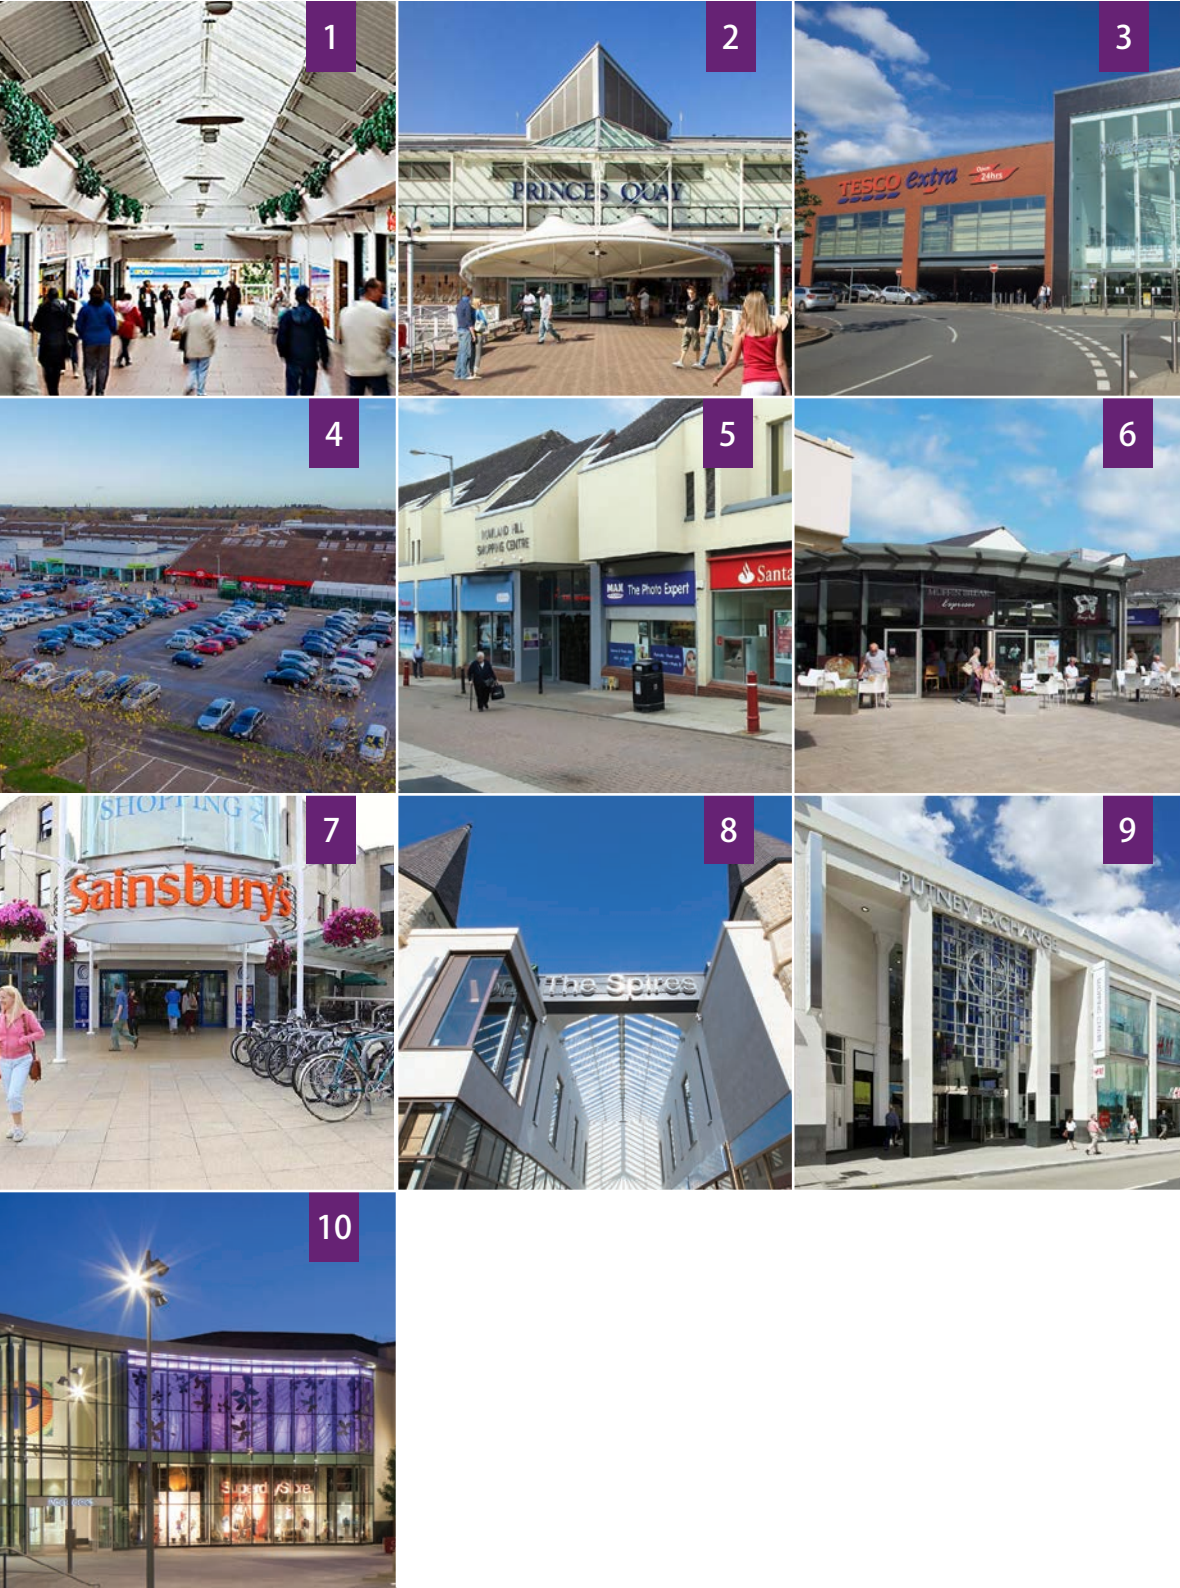

# Shopping Centres

Portfolio

media sheet

## Locations

Site 1.  
Shawlands  
**Glasgow**

Site 2.  
Princes Quay  
**Hull**

Site 3.  
Walkden Town Centre  
**Walkden**

Site 4.  
Ortongate  
**Peterborough**

Site 5.  
Rowland Hill  
**Kidderminster**

Site 6.  
Saint Andrews Square  
**Droitwich**

Site 7.  
Clifton Down  
**Clifton**

Site 8.  
The Spires  
**Barnet**

Site 9.  
Putney Exchange  
**Putney**

Site 10.  
Woking Shopping  
**Woking**