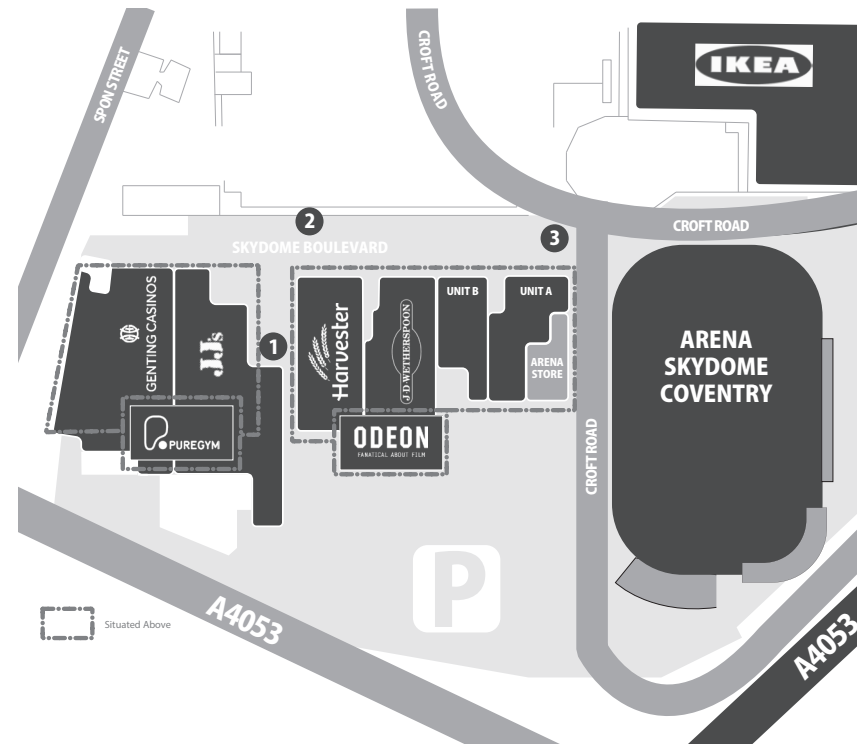

Skydome Coventry

media sheet

Location & About

Skydome Coventry

Croft Road, Coventry CV1 3AZ.

Situated in the heart of the city centre Skydome is Coventry's premier leisure and entertainment destination.

Skydome includes a 9 screen Odeon Cinema, Pure Gym, Casino, a multi-use ice rink, multiple bars and restaurants and a 779 space multi-storey car park.

Site Descriptions

Site 1: Located at the side entrance to JJ's nightclub.

Site 2: Situated on Skydome Boulevard.

Site 3: Situated on the corner of Skydome Boulevard and Croft Road.

Contact Us

For more details or to book a promotional space at Skydome Coventry please get in touch.
Call Access Point on **01704 544999** or email **skydome@apuk.net**