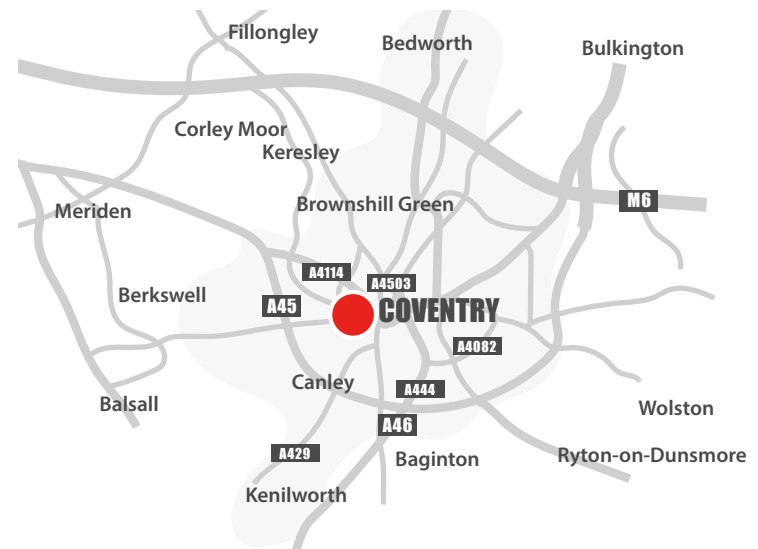

Skydome Coventry

media sheet

Location & About

Skydome Coventry

Croft Road, Coventry CV1 3AZ.

Situated in the heart of the city centre Skydome is Coventry's premier leisure and entertainment destination.

Skydome includes a 9 screen Odeon Cinema, Pure Gym, Casino, a multi-use ice rink, multiple bars and restaurants and a 779 space multi-storey car park.

Coventry has a 2.4 million catchment area and a shopping population in excess of 274,000.

Coventry also offers a higher than average population of young adult's age between 15-24, with 33,000 students attending Coventry University.