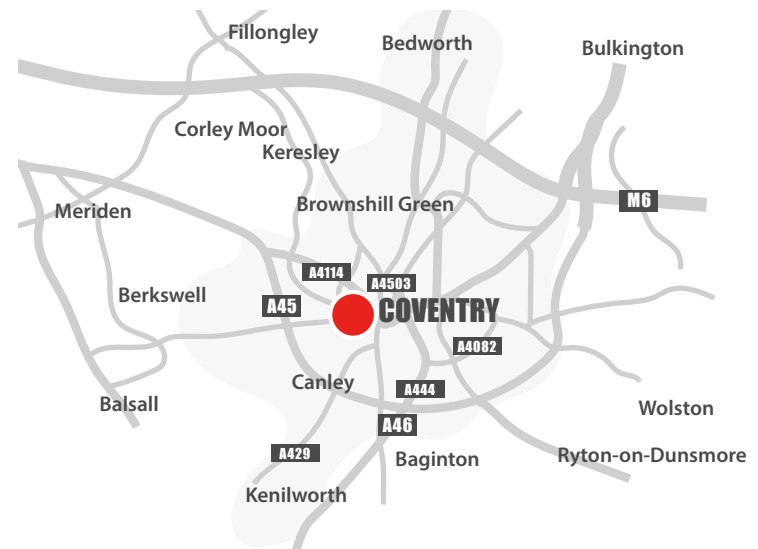

## Location & About

### Skydome Coventry

Croft Road, Coventry CV1 3AZ.

Situated in the heart of the city centre Skydome is Coventry's premier leisure and entertainment destination.

Skydome includes a 9 screen Odeon Cinema, Pure Gym, Casino, a multi-use ice rink, multiple bars and restaurants and a 779 space multi-storey car park.

Coventry has a 2.4 million catchment area and a shopping population in excess of 274,000.

Coventry also offers a higher than average population of young adult's age between 15-24, with 33,000 students attending Coventry University.

## Site Descriptions

**Site 1:** Located at the side entrance to JJ's nightclub.

**Site 2:** Situated on Skydome Boulevard.

**Site 3:** Situated on the corner of Skydome Boulevard and Croft Road.