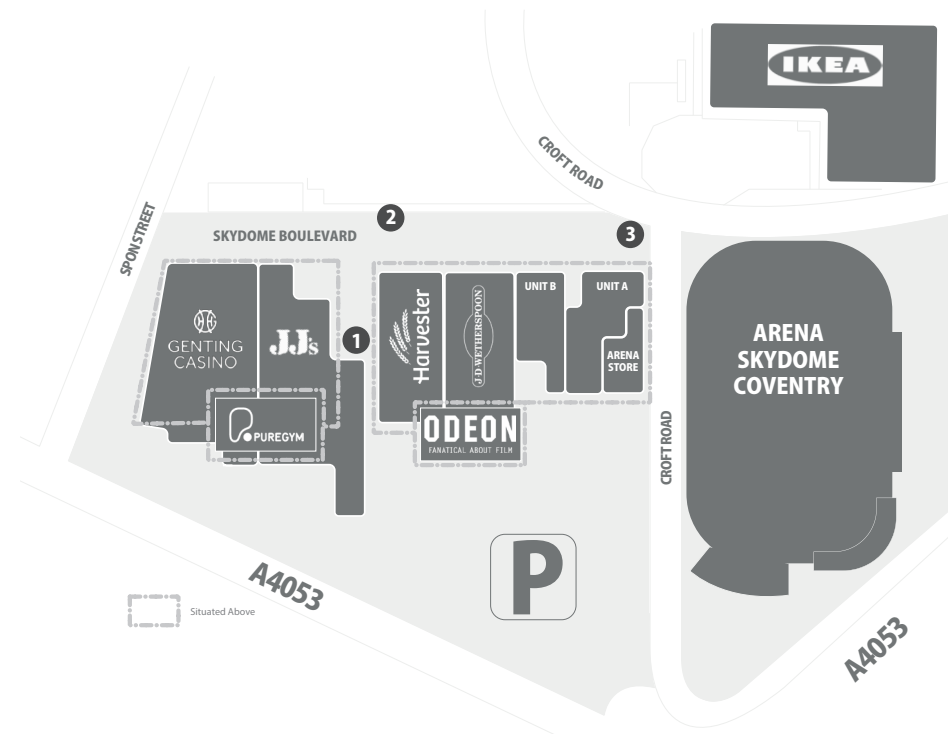

## Location & About

### Skydome Coventry

Croft Road, Coventry CV1 3AZ.

Situated in the heart of the city centre Skydome is Coventry's premier leisure and entertainment destination.

Skydome includes a 9 screen Odeon Cinema, Pure Gym, Casino, a multi-use ice rink, multiple bars and restaurants and a 779 space multi-storey car park.

## Site Descriptions

**Site 1:** Located at the side entrance to JJ's nightclub.

**Site 2:** Situated on Skydome Boulevard.

**Site 3:** Situated on the corner of Skydome Boulevard and Croft Road.