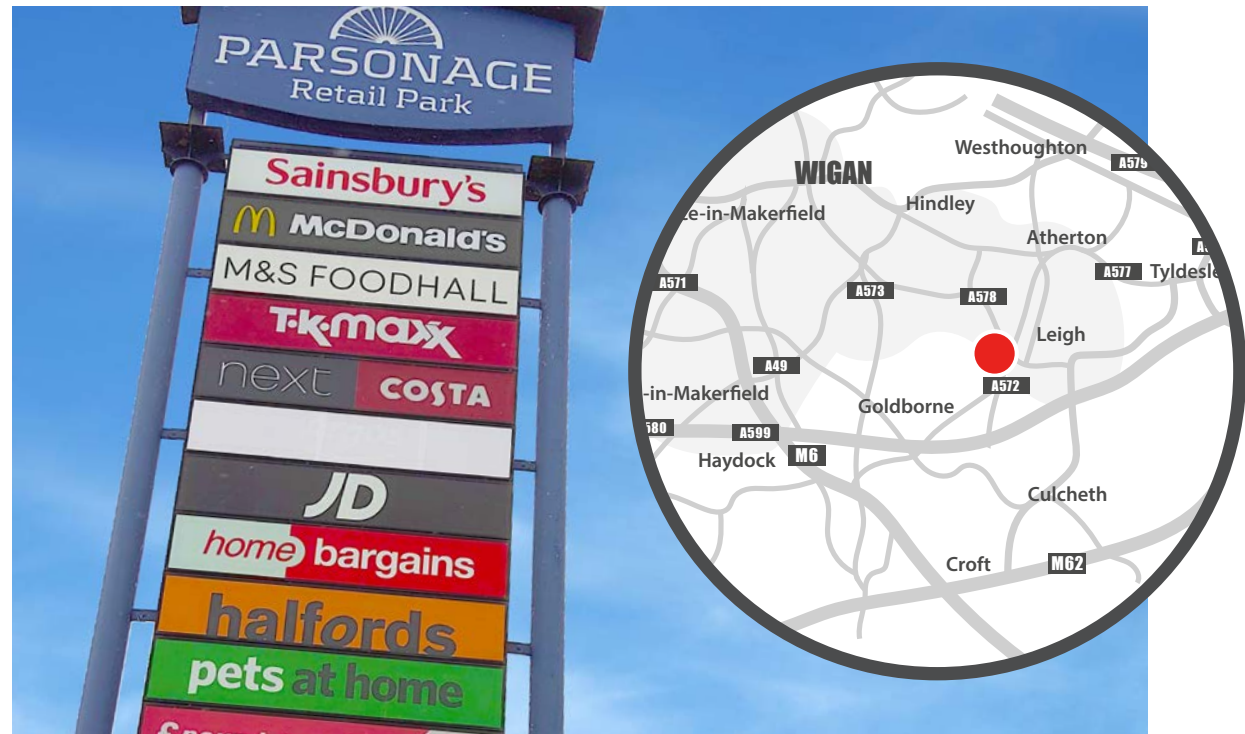

Parsonage

Shopping Park

MEDIA SHEET

Parsonage Shopping Park - Atherleigh Way, Leigh, Lancashire WN7 5SJ.

Parsonage Shopping Park is located in Leigh, Greater Manchester and consists of 14 retail units.

It's convenient location, just off the A579, is well established with key tenants including Sainsbury's, M&S Simply Food, Next, DW Sports, McDonalds, Argos and Pets at Home.

There is ample parking with 1000 car park spaces which are free for shoppers.

To book a promotional space at Parsonage Shopping Park please get in touch
Call Access Point on **01704 544999**, email **hello@apuk.net** or visit **www.apuk.net**