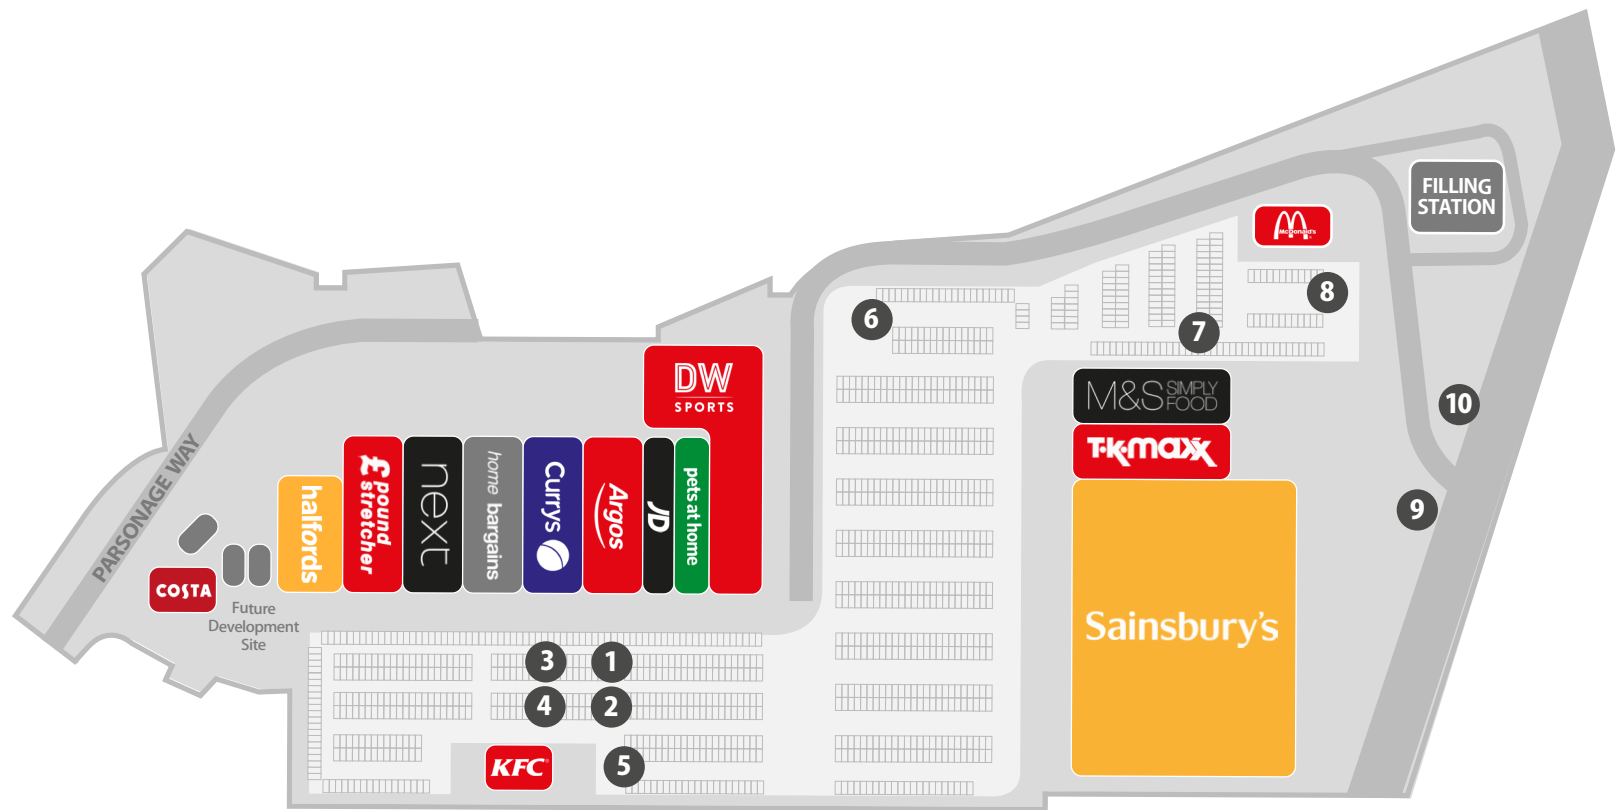

Site Descriptions

All site descriptions, costs and availability are available on request.

To book a promotional space at Parsonage Shopping Park please get in touch
Call Access Point on **01704 544999**, email **hello@apuk.net** or visit **www.apuk.net**