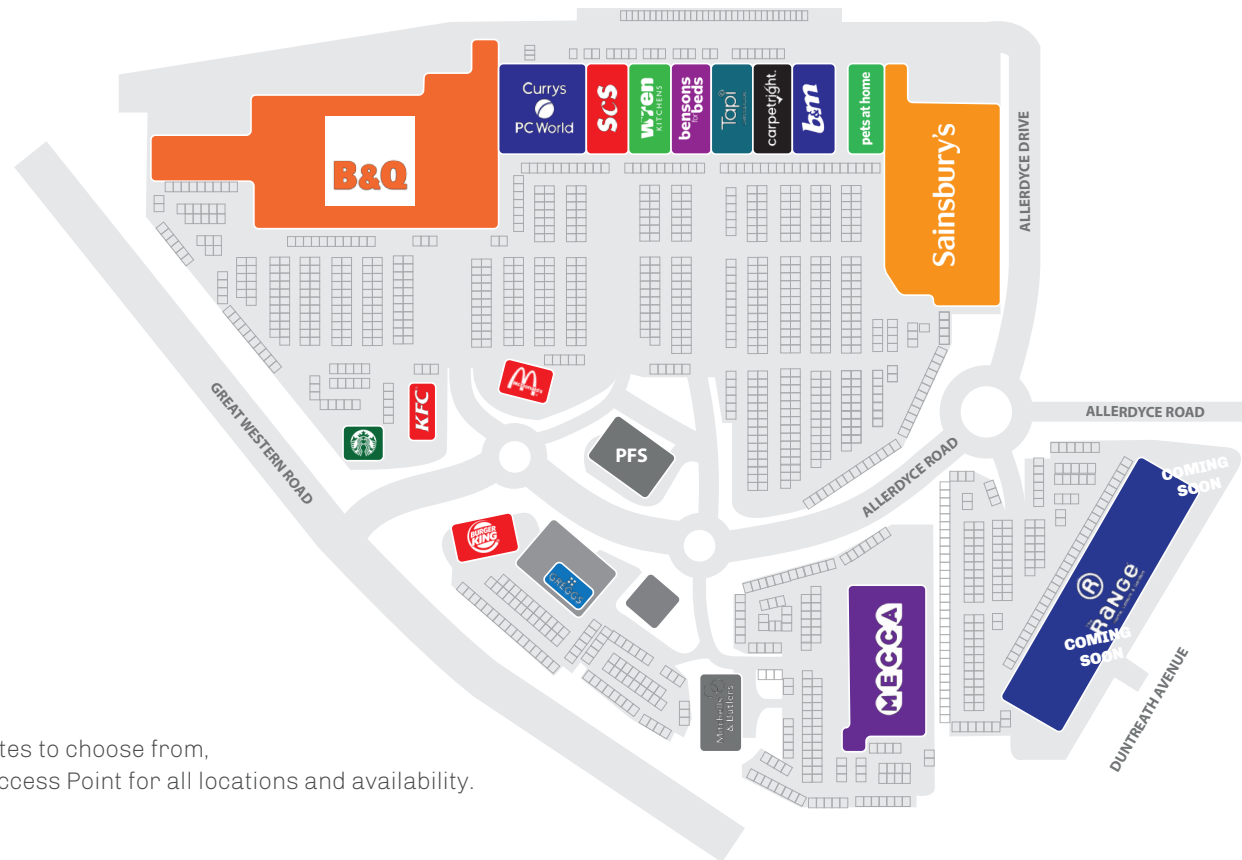

Site Descriptions

With many sites to choose from, please call Access Point for all locations and availability.

To book a promotional space at Great Western Retail Park please get in touch
Call Access Point on **01704 544999**, email **hello@apuk.net** or visit **www.apuk.net**