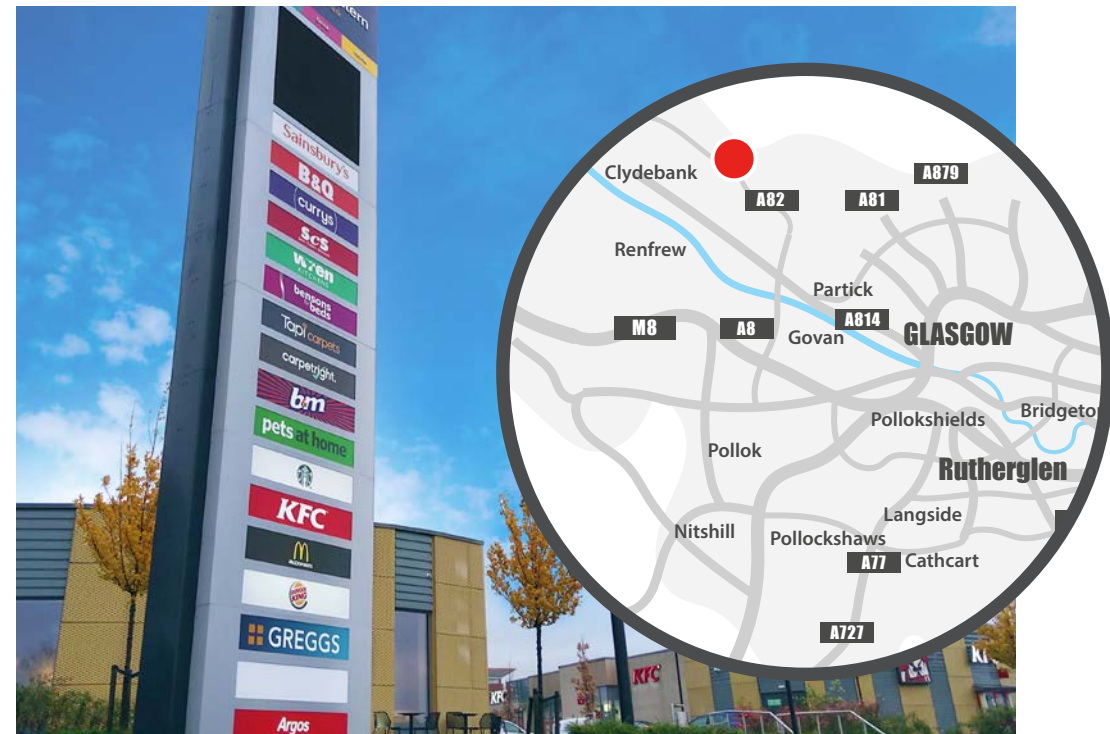

# Great Western Retail Park

### 10 Allardyce Road, Glasgow G15 6RX

Great Western Retail Park, Glasgow, has a prime position on the A82 (Great Western Road) a major route through the north west of the city.

The park is made up of major retail, food and drink and leisure destinations including, B&M, Sainsbury's, B&Q, KFC and Mecca Bingo. Glasgow is consistently ranked as one of the most important shopping destinations in the UK and Great Western Retail Park has 1.3 million residents within a 30 minute drive.

The retail park is easily accessed, positioned on a major route through Glasgow, with a train station a few hundred yards away, bus stations adjacent to the park and 975 car parking spaces.

To book a promotional space at Great Western Retail Park please get in touch  
Call Access Point on **01704 544999**, email **hello@apuk.net** or visit **www.apuk.net**