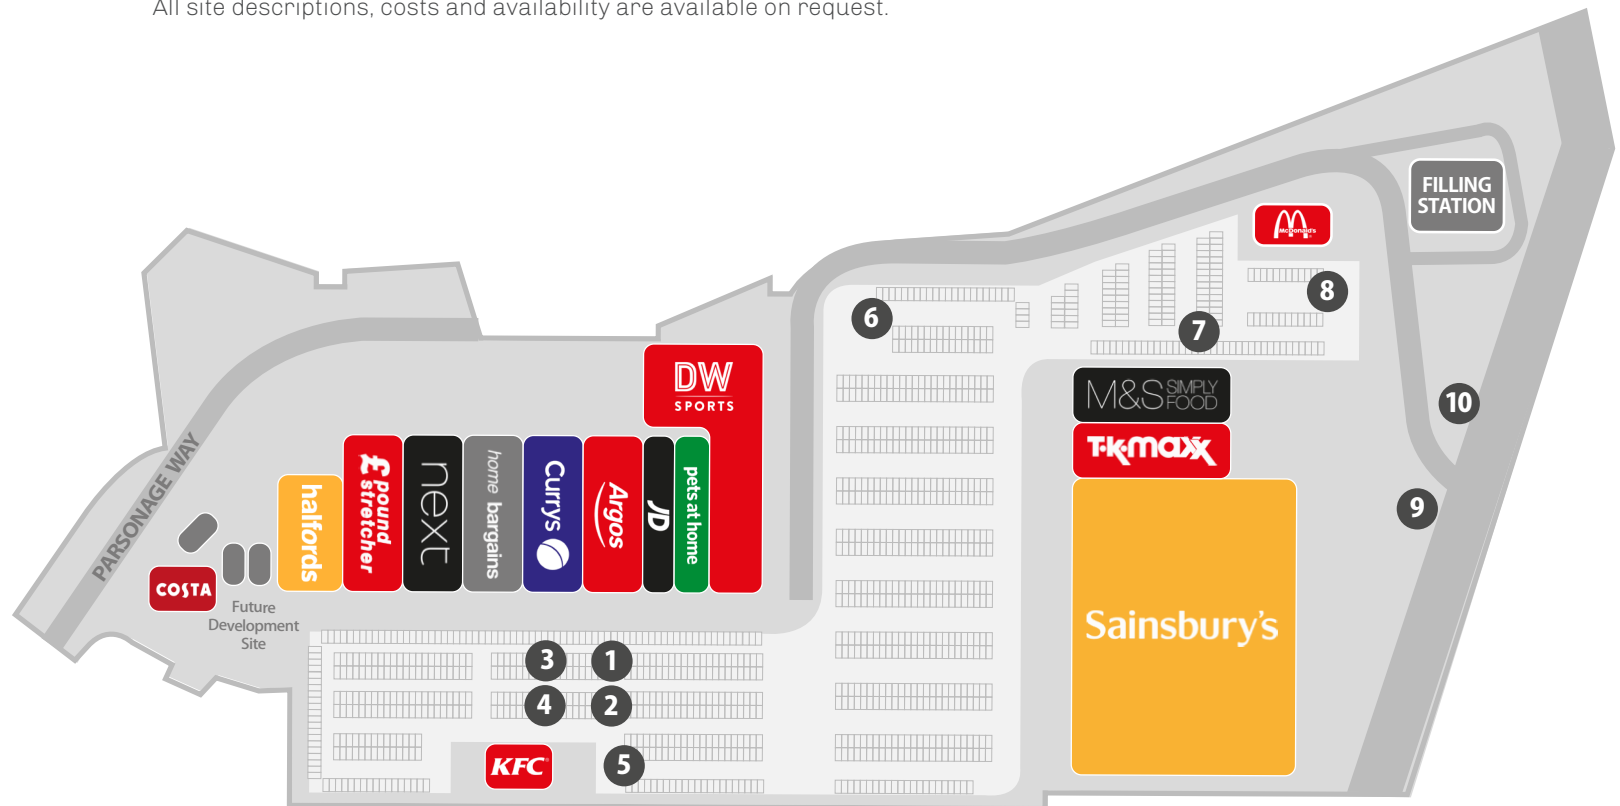

Site Descriptions

All site descriptions, costs and availability are available on request.

To book a promotional space at Parsonage Shopping Park please get in touch
Call Access Point on **01704 544999**, email **hello@apuk.net** or visit **www.apuk.net**