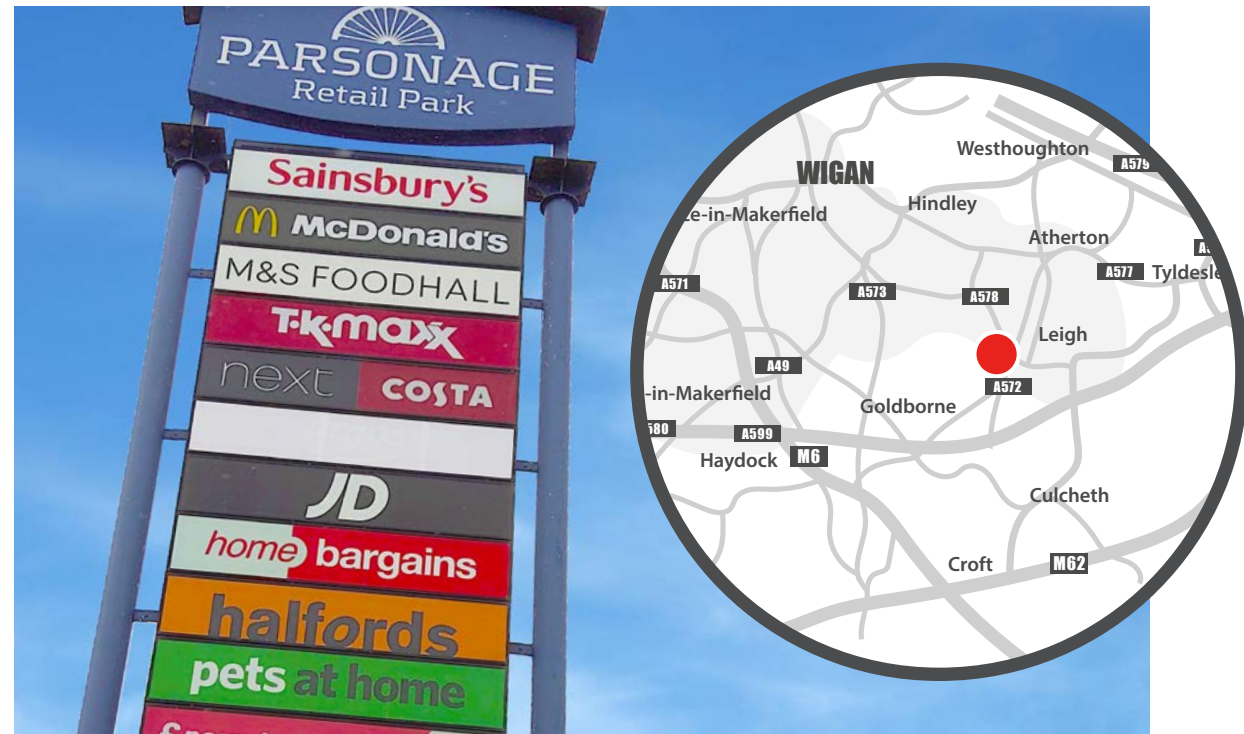

Parsonage Retail Park

MEDIA SHEET

Atherleigh Way, Leigh, Lancashire WN7 5SJ.

Parsonage Shopping Park is located in Leigh, Greater Manchester and consists of 14 retail units.

It's convenient location, just off the A579, is well established with key tenants including Sainsbury's, M&S Simply Food, Next, DW Sports, McDonalds, Argos and Pets at Home.

There is ample parking with 1000 car park spaces which are free for shoppers.

To book a promotional space at Parsonage Shopping Park please get in touch
Call Access Point on **01704 544999**, email **hello@apuk.net** or visit **www.apuk.net**