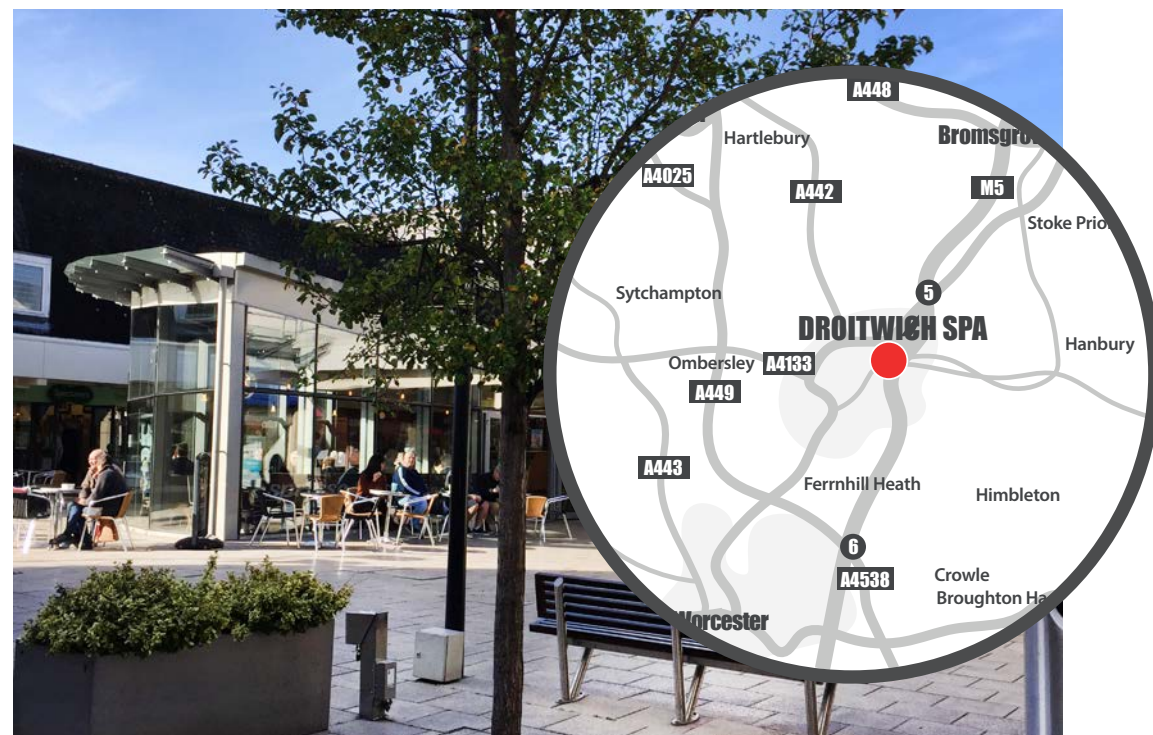

Saint Andrews Square Shopping Centre

MEDIA SHEET

Droitwich Spa, Worcestershire, WR9 8HE.

Saint Andrews Square Shopping Centre in Droitwich is located close to junction 5 of the M5 and is the prime retail offer within this Spa Town. Droitwich Spa is a busy and vibrant shopping hub serving the local community and neighbouring rural areas.

Saint Andrews Square Shopping Centre is an open scheme located centrally linking Victoria Square, St Andrews Street and Morrisons.

The centre provides access to the affluent grey market with an annual footfall heading towards 4million.

The centre is serviced by the council owned car park at Morrisons, where fully attended public toilets and baby change facilities can also be found.

Offering 33 shops and cafes with a high return visit ratio key tenants include: WHSmith, Carphone Warehouse, Argos, Wilko, Specsavers, Peacocks, Boots, M&Co and Morrisons with food & beverage offers from Muffin Break, Café Morso and Coffee #1.