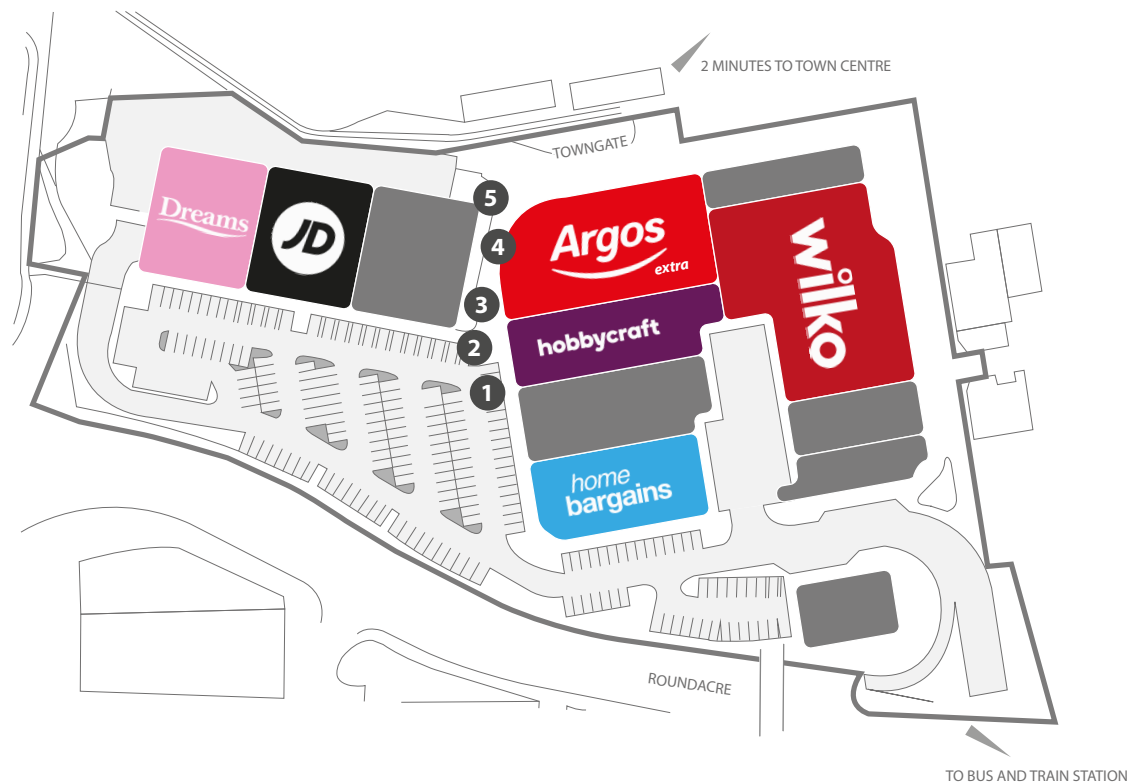

The Westgate Shopping Park is a modern purpose built retail destination occupying a prominent location adjacent to the town centre's main civic and retail facilities. The scheme has a direct link into the Town Square and Eastgate Shopping Centre, and has a large frontage onto Southernhay Road and Roundacre, which is the town's ring road, providing great prominence.

# Site Descriptions

**Site 1:** Located on the hard-standing area leading from the shopping park through to the main town centre and market area, this location is ideal for a short-term pop-up campaign: sampling, data acquisition and charity.

**Site 2:** This location across from Argos on the hard-standing pedestrian area is ideal for a street food style catering van and provides the opportunity for a vendor to add outdoor seating.

**Site 3:** Two lift lobbies ideal for soft and hot drinks vending plus there is potential for a photo booth.

**Site 4:** Directly opposite the lift entrance the wall offers an external but sheltered location for lockers.

**Site 5:** Street food/catering operator could be located either on peak trading days or on a weekly licence.