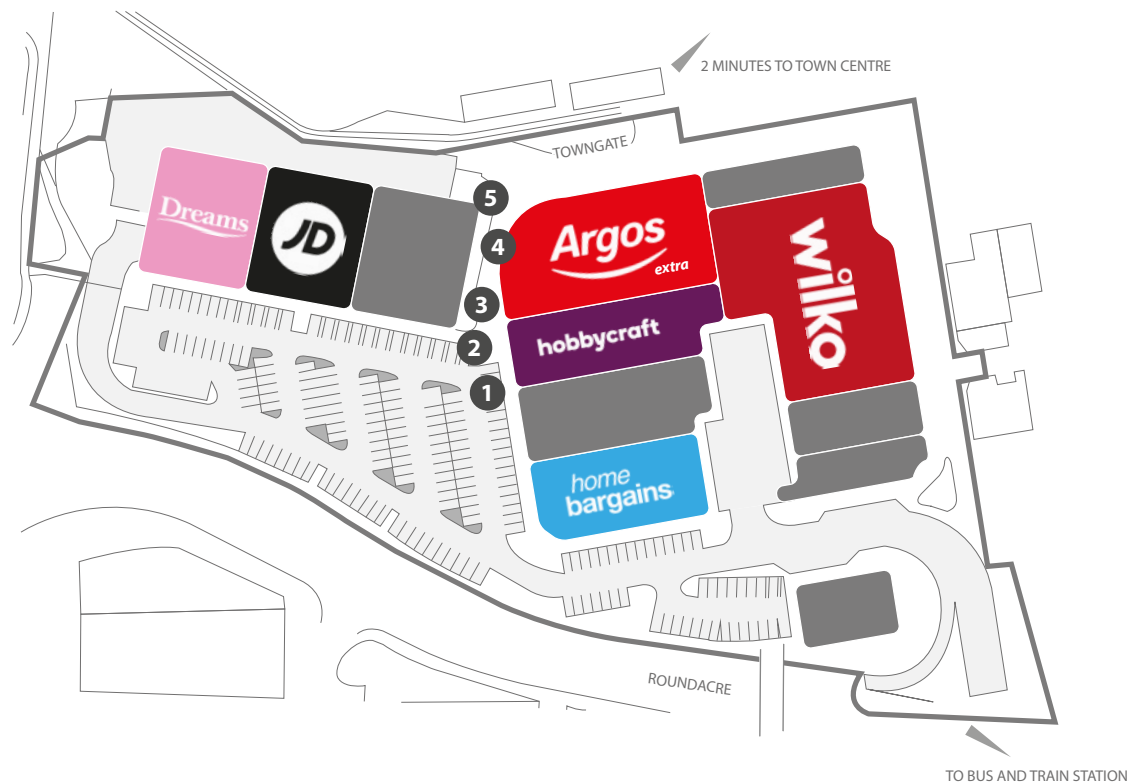

The Westgate Shopping Park is a modern purpose built retail destination occupying a prominent location adjacent to the town centre's main civic and retail facilities. The scheme has a direct link into the Town Square and Eastgate Shopping Centre, and has a large frontage onto Southernhay Road and Roundacre, which is the town's ring road, providing great prominence.

# Site Descriptions

**Site 1:** Located on the hard-standing area leading from the shopping park through to the main town centre and market area, this location is ideal for a short-term pop-up campaign: sampling, data acquisition and charity.

**Site 2:** This location across from Argos on the hard-standing pedestrian area is ideal for a street food style catering van and provides the opportunity for a vendor to add outdoor seating.

**Site 3:** Two lift lobbies ideal for soft and hot drinks vending plus there is potential for a photo booth.

**Site 4:** Directly opposite the lift entrance the wall offers an external but sheltered location for lockers.

**Site 5:** Street food/catering operator could be located either on peak trading days or on a weekly licence.