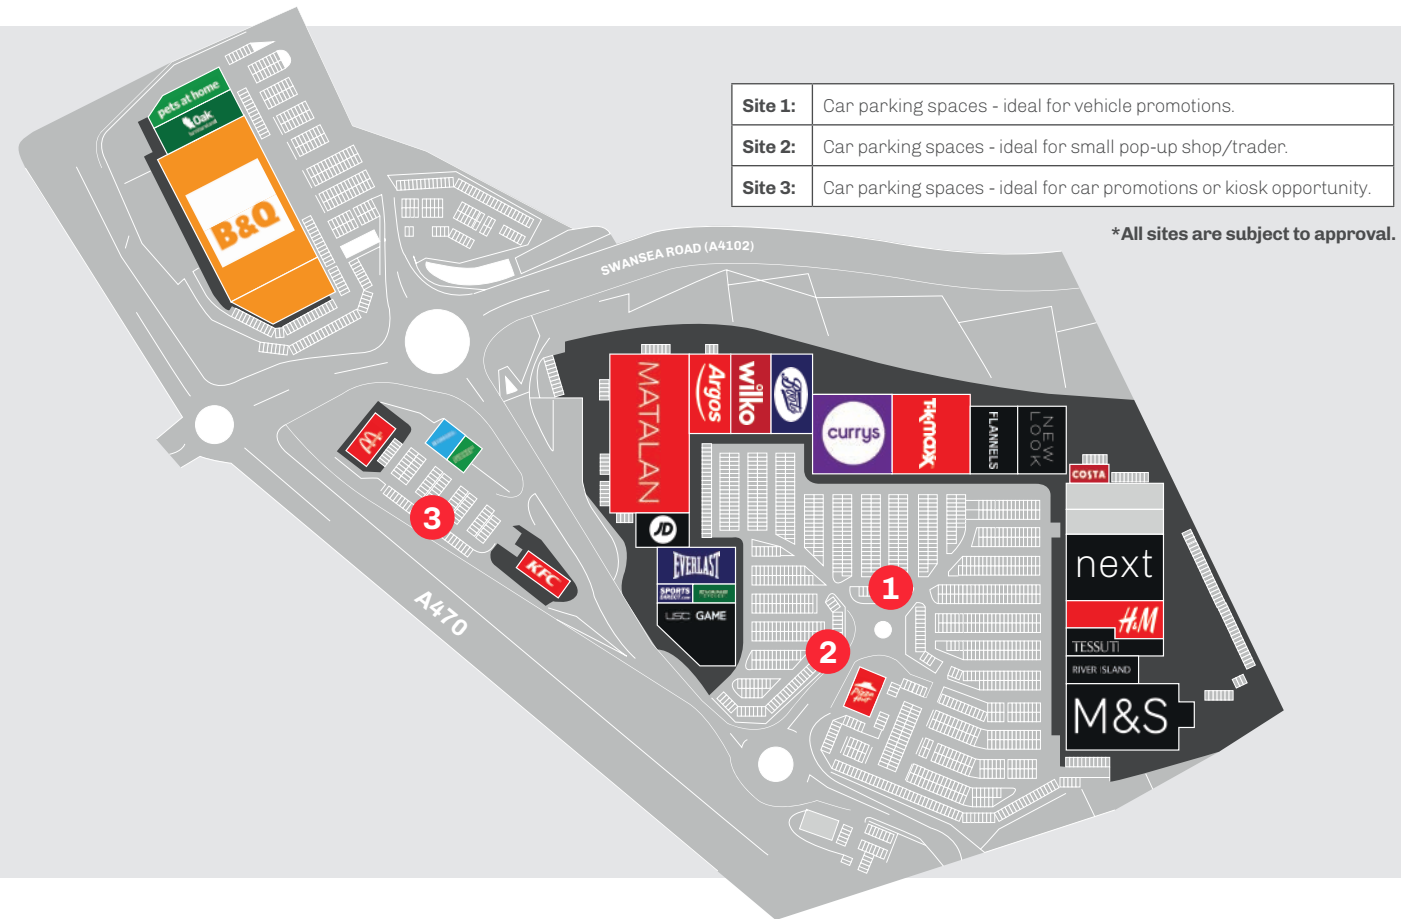

Site Descriptions

To book a promotional space at the Cyfarthfa Shopping Park please get in touch.
Call Access Point on **01704 544999**, email **cyfarthfasp@apuk.net** or visit **www.apuk.net**