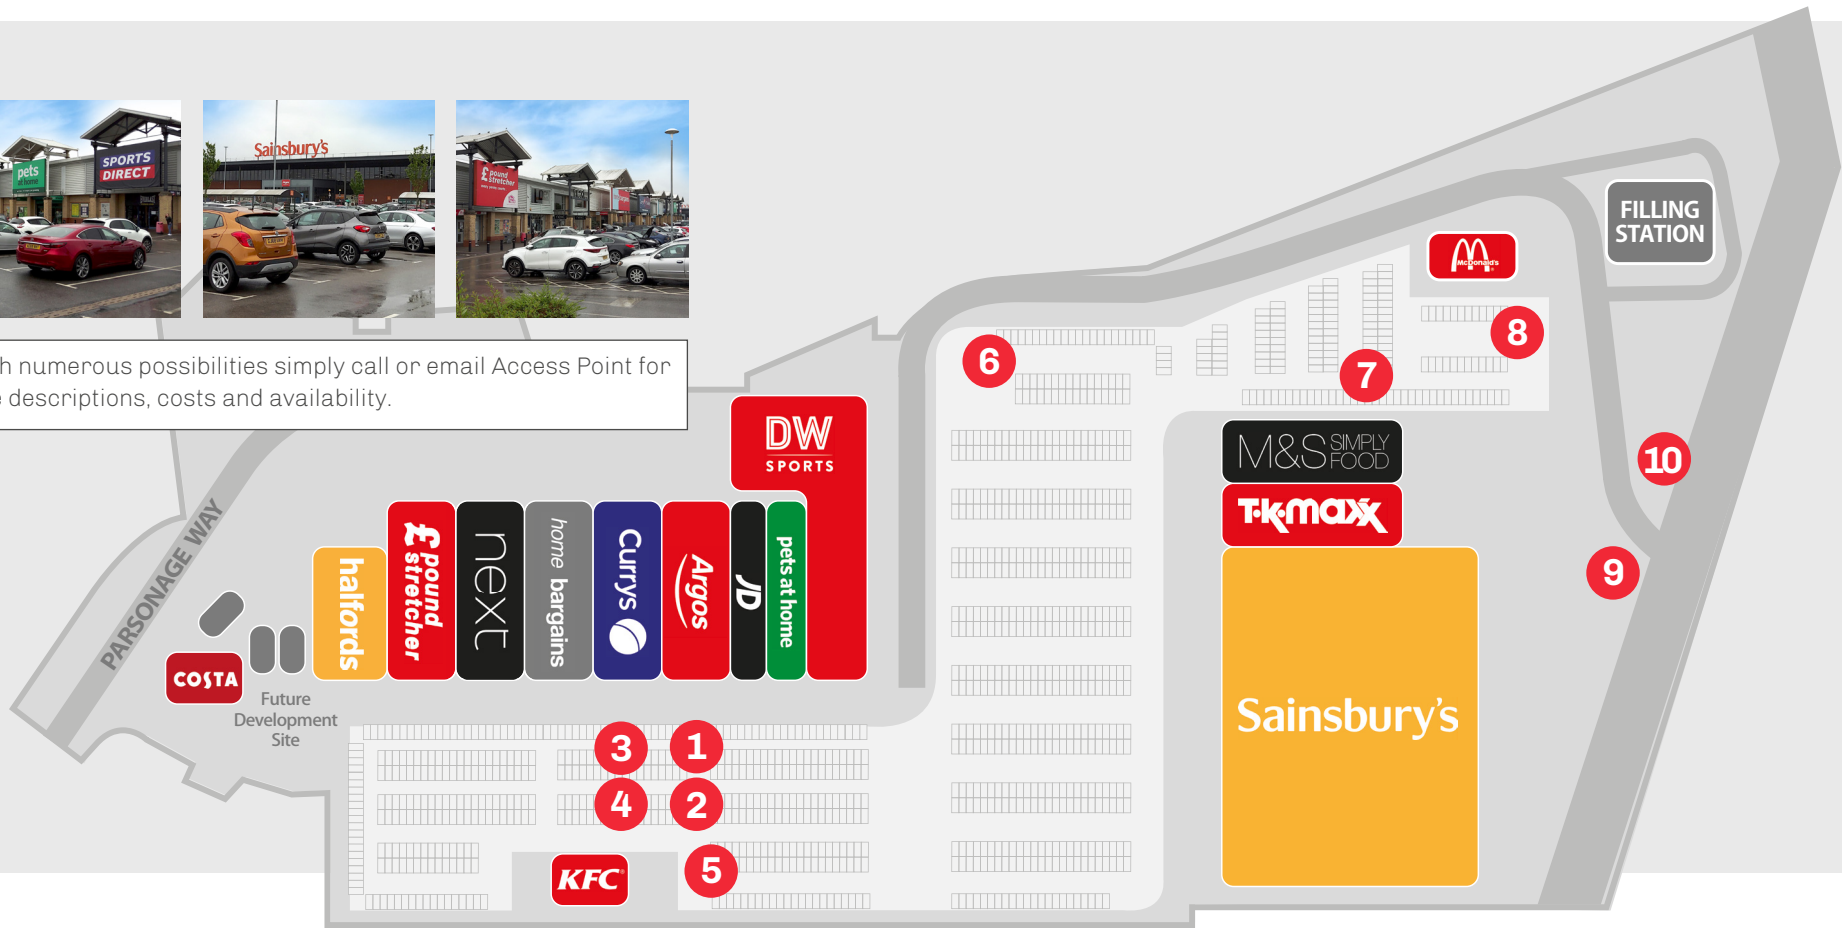

With numerous possibilities simply call or email Access Point for site descriptions, costs and availability.