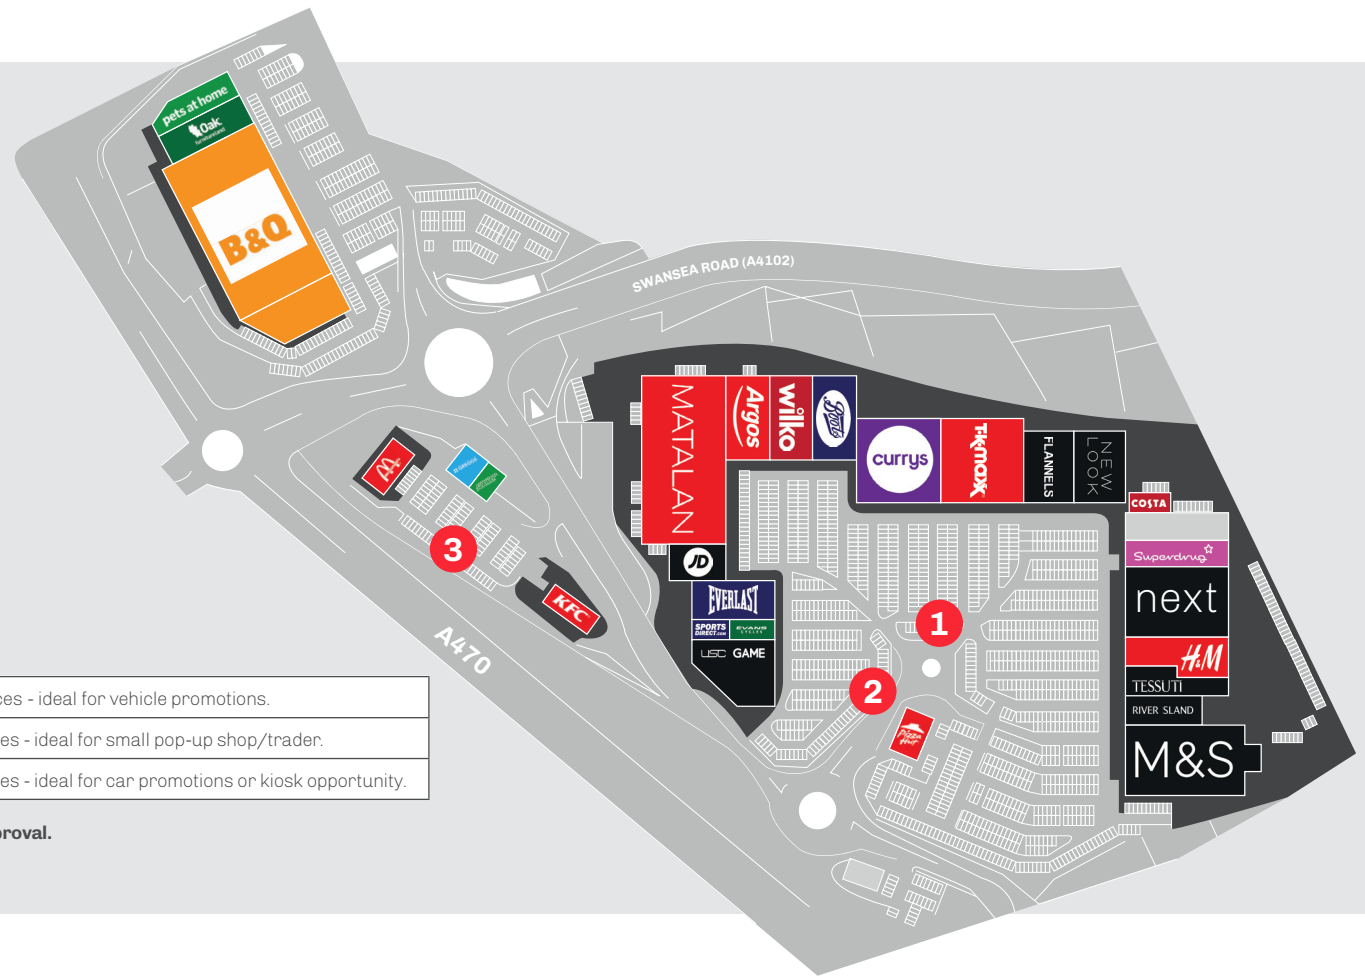

Cyfarthfa Shopping Park

MEDIA SHEET

Swansea Road, Merthyr Tydfil, CF48 1HY.

Close to the Brecon Beacons National Park, Cyfarthfa Shopping Park sits adjacent to the A470, a short distance from the town centre.

There are over 1,450 car parking spaces on-site. Anchor stores include B&Q, Matalan, M&S, Next and Boots.

To book a promotional space at the Cyfarthfa Shopping Park please get in touch.
Call Access Point on **01704 544999**, email cyfarthfasp@apuk.net or visit www.apuk.net

Site Descriptions

Site 1:	Car parking spaces - ideal for vehicle promotions.
Site 2:	Car parking spaces - ideal for small pop-up shop/trader.
Site 3:	Car parking spaces - ideal for car promotions or kiosk opportunity.