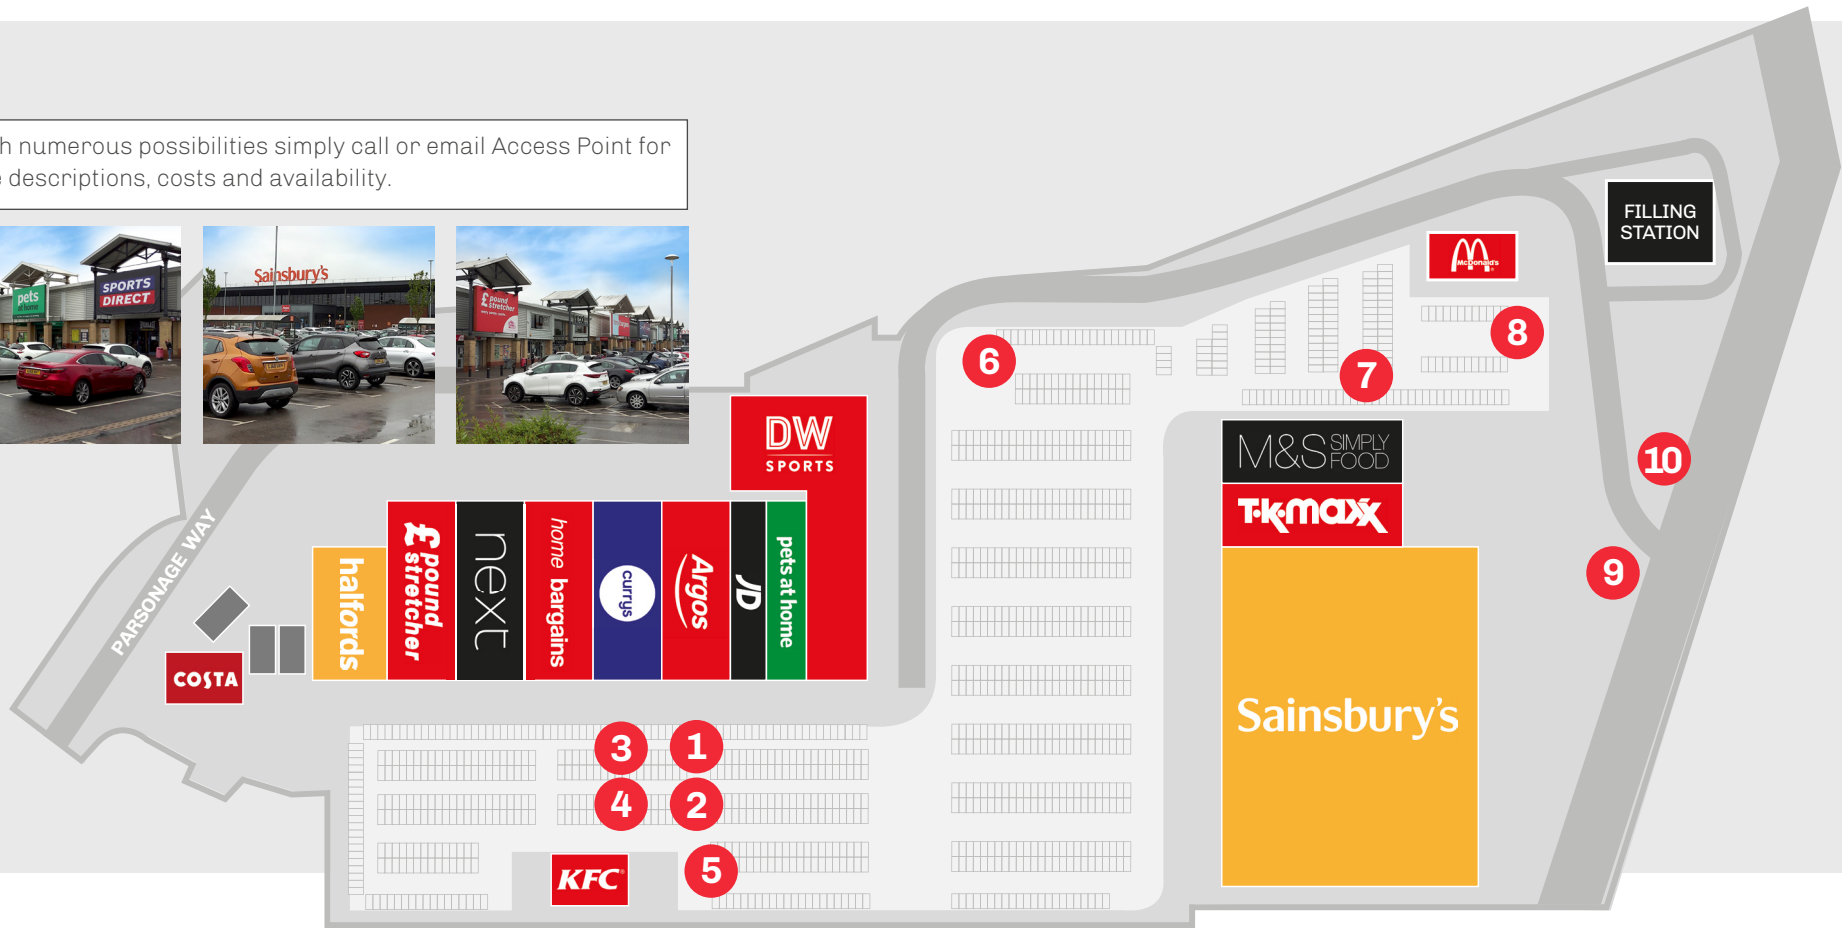

Site Descriptions

With numerous possibilities simply call or email Access Point for site descriptions, costs and availability.

To book a promotional space at Parsonage Retail Park please get in touch
Call Access Point on **01704 544999**, email **hello@apuk.net** or visit **www.apuk.net**