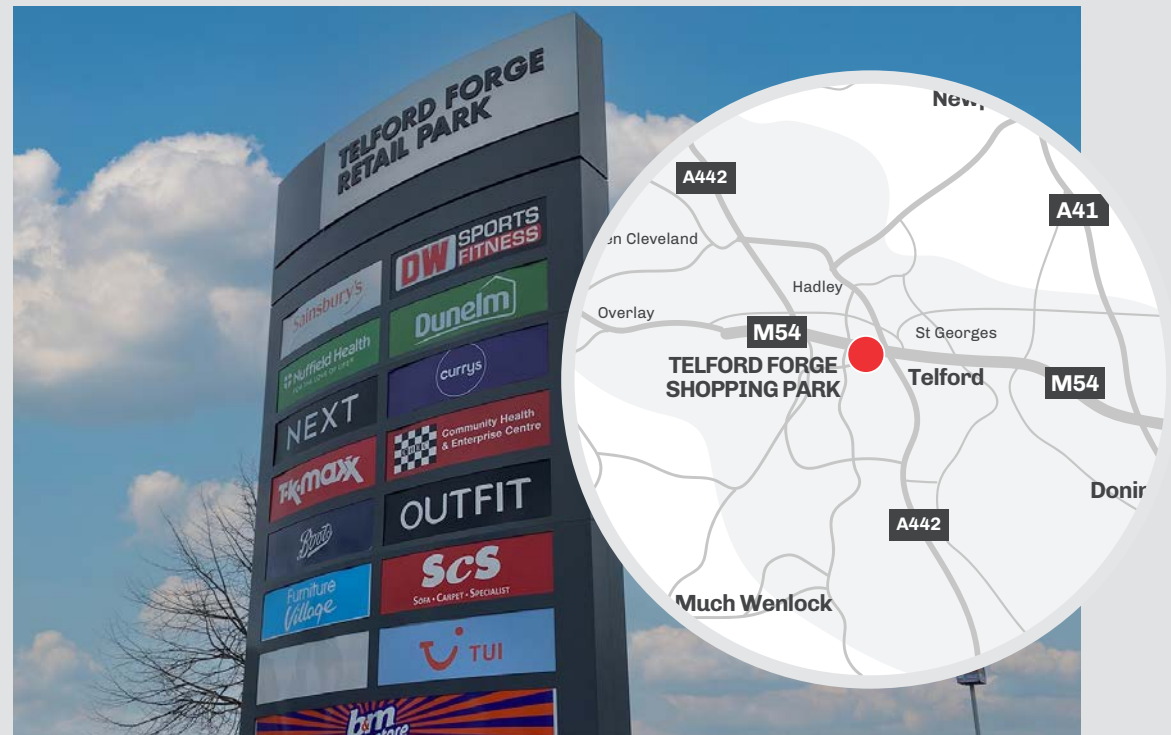

Telford Forge Shopping Park

MEDIA SHEET

Colliers Way, Telford, Shropshire, TF3 4AG.

With an ABC1 profile of 46%, Telford Shopping Park is located in a prominent position to the west of Telford town centre and is the dominant out of town shopping destination in the area.

With a core catchment of more than 141,442 living in the Telford area, the shopping park offers a variety of options, including fashion and beauty, food and drink, home goods, and accessories. Over 1,319 free parking spaces are available on-site.

Anchor stores include Sainsbury's, Next, Boots, TK Maxx and Currys.

To book a promotional space at the Telford Forge Shopping Park please get in touch.
Call Access Point on **01704 544999**, email telfordforgesp@apuk.net or visit www.apuk.net