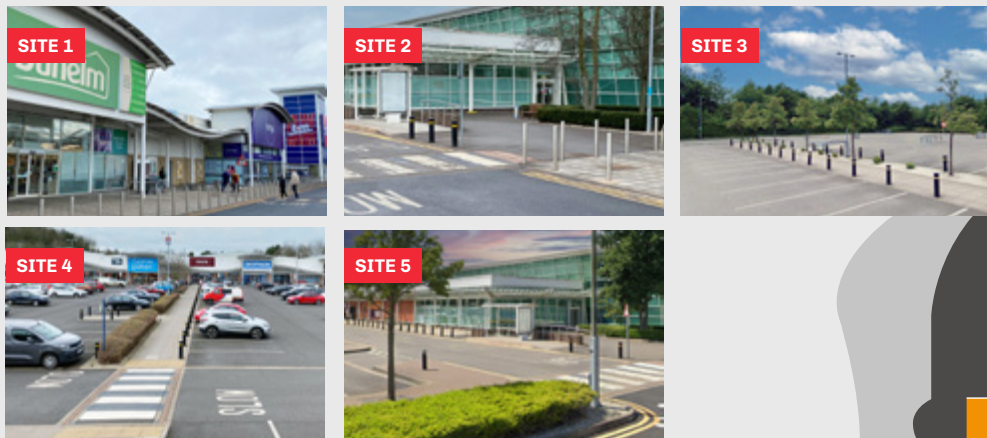

Telford Forge Shopping Park

MEDIA SHEET

Colliers Way, Telford, Shropshire, TF3 4AG.

With an ABC1 profile of 46%, Telford Shopping Park is located in a prominent position to the west of Telford town centre and is the dominant out of town shopping destination in the area.

With a core catchment of more than 141,442 living in the Telford area, the shopping park offers a variety of options, including fashion and beauty, food and drink, home goods, and accessories. Over 1,319 free parking spaces are available on-site.

Site Descriptions

Site 1:	Hard standing area between Dunelm and Currys - suitable for promotions.
Site 2:	Larger hard standing area next to Sainsbury's - ideal for car promotions/displays.
Site 3:	Car park spaces to the side of Sainsbury's - ideal for kiosk opportunity.
Site 3a:	Car park spaces - suitable for catering opportunity.
Site 4:	Car park spaces adjacent to the main entrance - please call for details regarding promotions at this site.
Site 5:	One parking bay - suitable for an ice cream van.