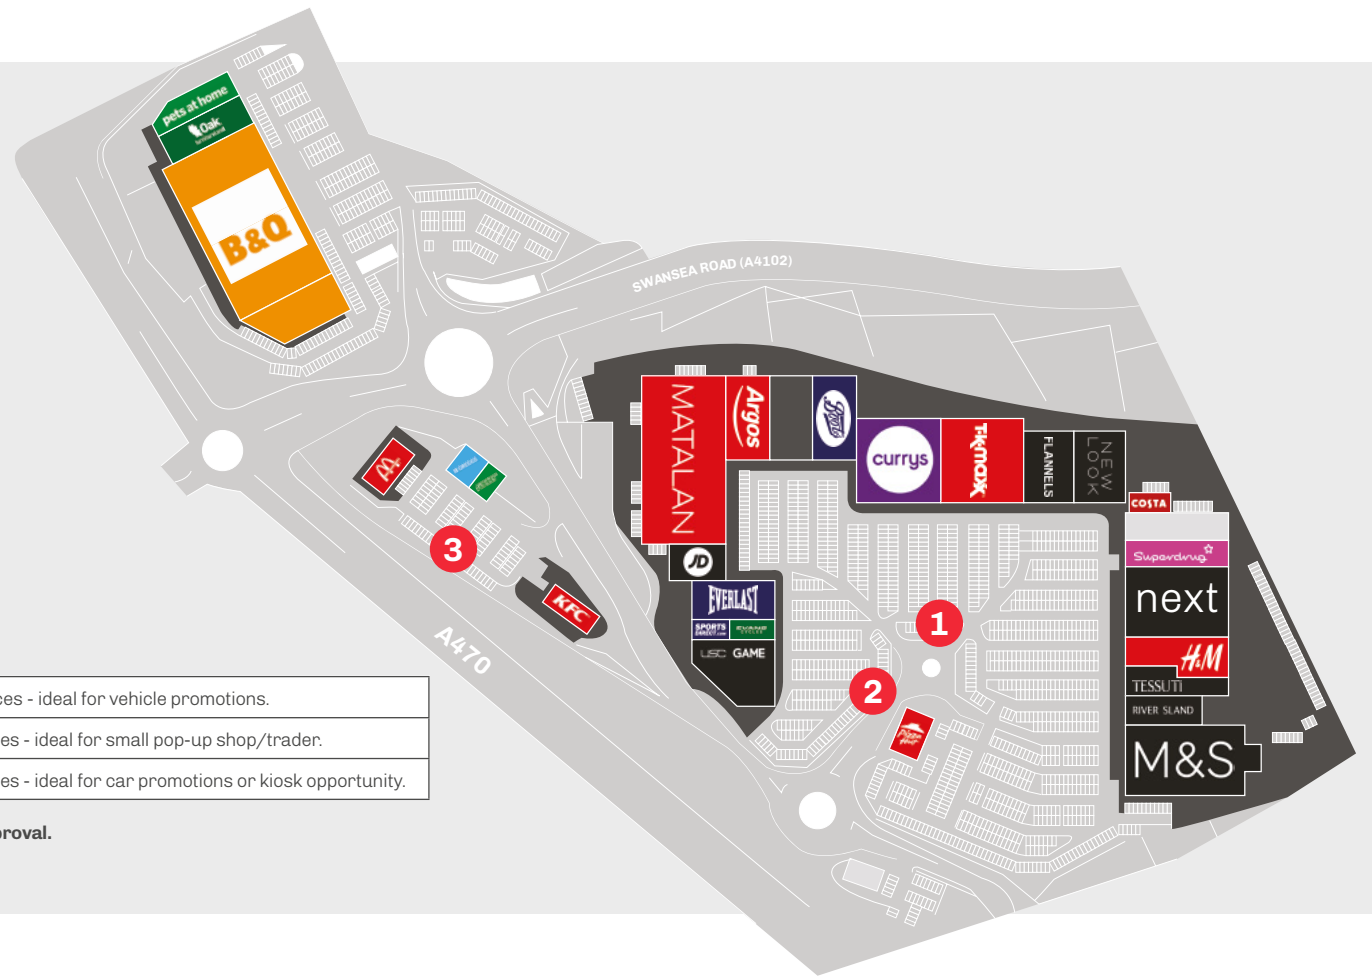

Cyfarthfa Shopping Park

MEDIA SHEET

Swansea Road, Merthyr Tydfil, CF48 1HY.

Close to the Brecon Beacons National Park, Cyfarthfa Shopping Park sits adjacent to the A470, a short distance from the town centre.

There are over 1,450 car parking spaces on-site. Anchor stores include B&Q, Matalan, M&S, Next and Boots.

To book a promotional space at the Cyfarthfa Shopping Park please get in touch.
Call Access Point on **01704 544999**, email cyfarthfasp@apuk.net or visit www.apuk.net

Site Descriptions

Site 1:	Car parking spaces - ideal for vehicle promotions.
Site 2:	Car parking spaces - ideal for small pop-up shop/trader.
Site 3:	Car parking spaces - ideal for car promotions or kiosk opportunity.