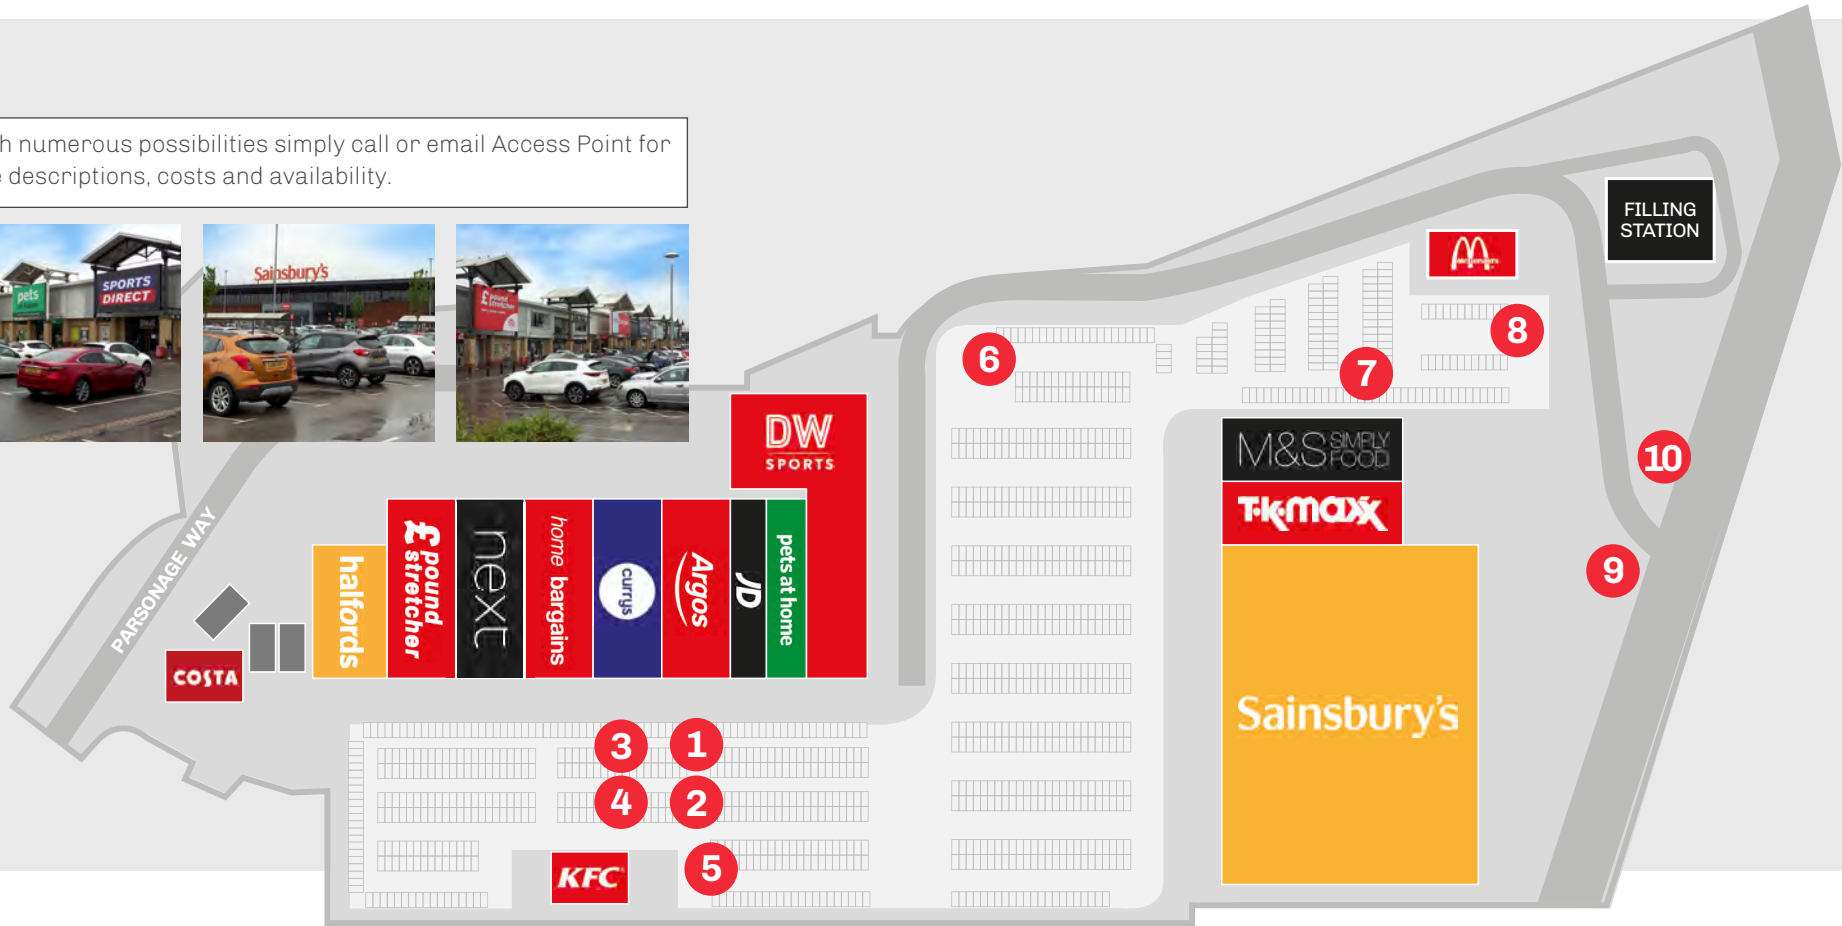

Site Descriptions

With numerous possibilities simply call or email Access Point for site descriptions, costs and availability.

To book a promotional space at Parsonage Retail Park please get in touch
Call Access Point on **01704 544999**, email **hello@apuk.net** or visit **www.apuk.net**