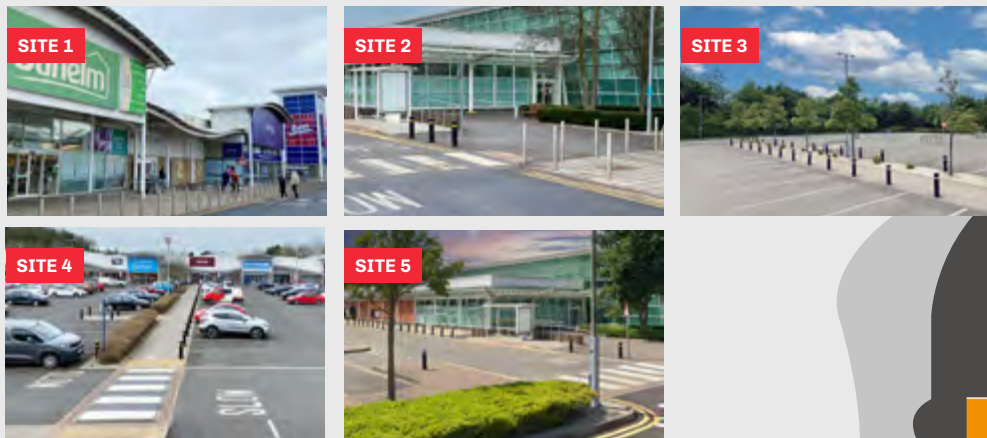

Telford Forge Shopping Park

MEDIA SHEET

Colliers Way, Telford, Shropshire, TF3 4AG.

With an ABC1 profile of 46%, Telford Shopping Park is located in a prominent position to the west of Telford town centre and is the dominant out of town shopping destination in the area.

With a core catchment of more than 141,442 living in the Telford area, the shopping park offers a variety of options, including fashion and beauty, food and drink, home goods, and accessories. Over 1,319 free parking spaces are available on-site.

Site Descriptions

Site 1:	Hard standing area between Dunelm and Currys - suitable for promotions.
Site 2:	Larger hard standing area next to Sainsbury's - ideal for car promotions/displays.
Site 3:	Car park spaces to the side of Sainsbury's - ideal for kiosk opportunity.
Site 3a:	Car park spaces - suitable for catering opportunity.
Site 4:	Car park spaces adjacent to the main entrance - please call for details regarding promotions at this site.
Site 5:	One parking bay - suitable for an ice cream van.