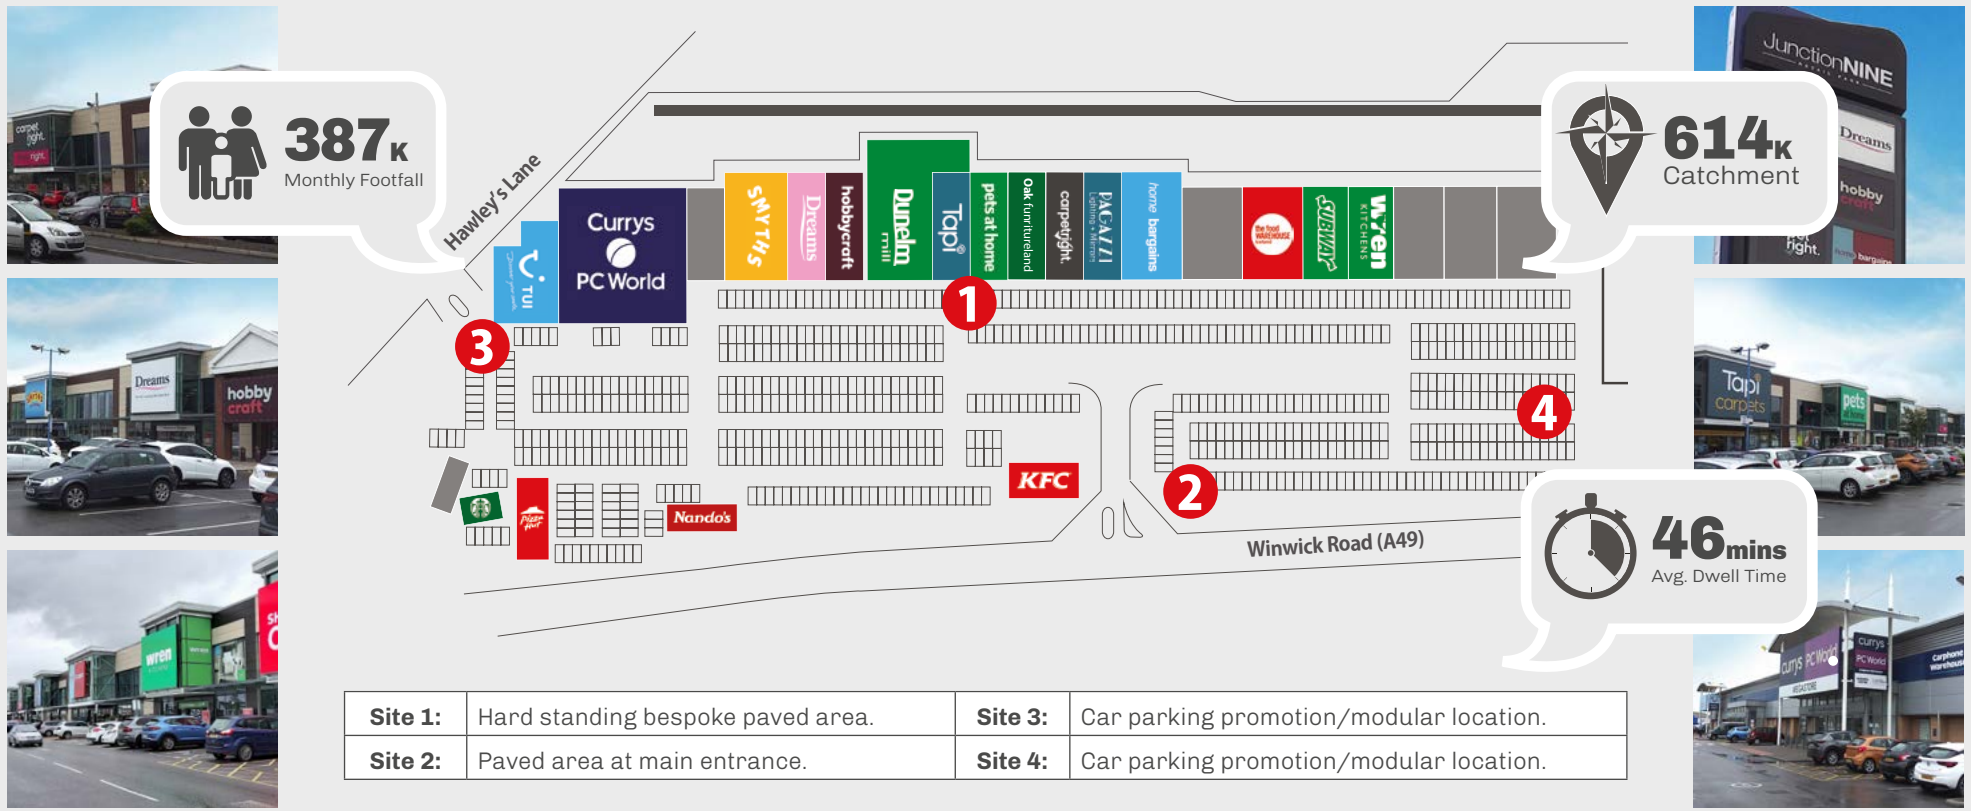

Site Descriptions

To book a promotional space at JunctionNINE Retail Park call Access Point on **01704 544999**, email **JunctionNINErp@apuk.net** or visit **www.apuk.net**

Access Point Ltd - 2A Albert Road - Southport - PR9 0LE. Copyright © Access Point Ltd. Access Point Ltd assumes no responsibility or liability for errors or omissions in this document