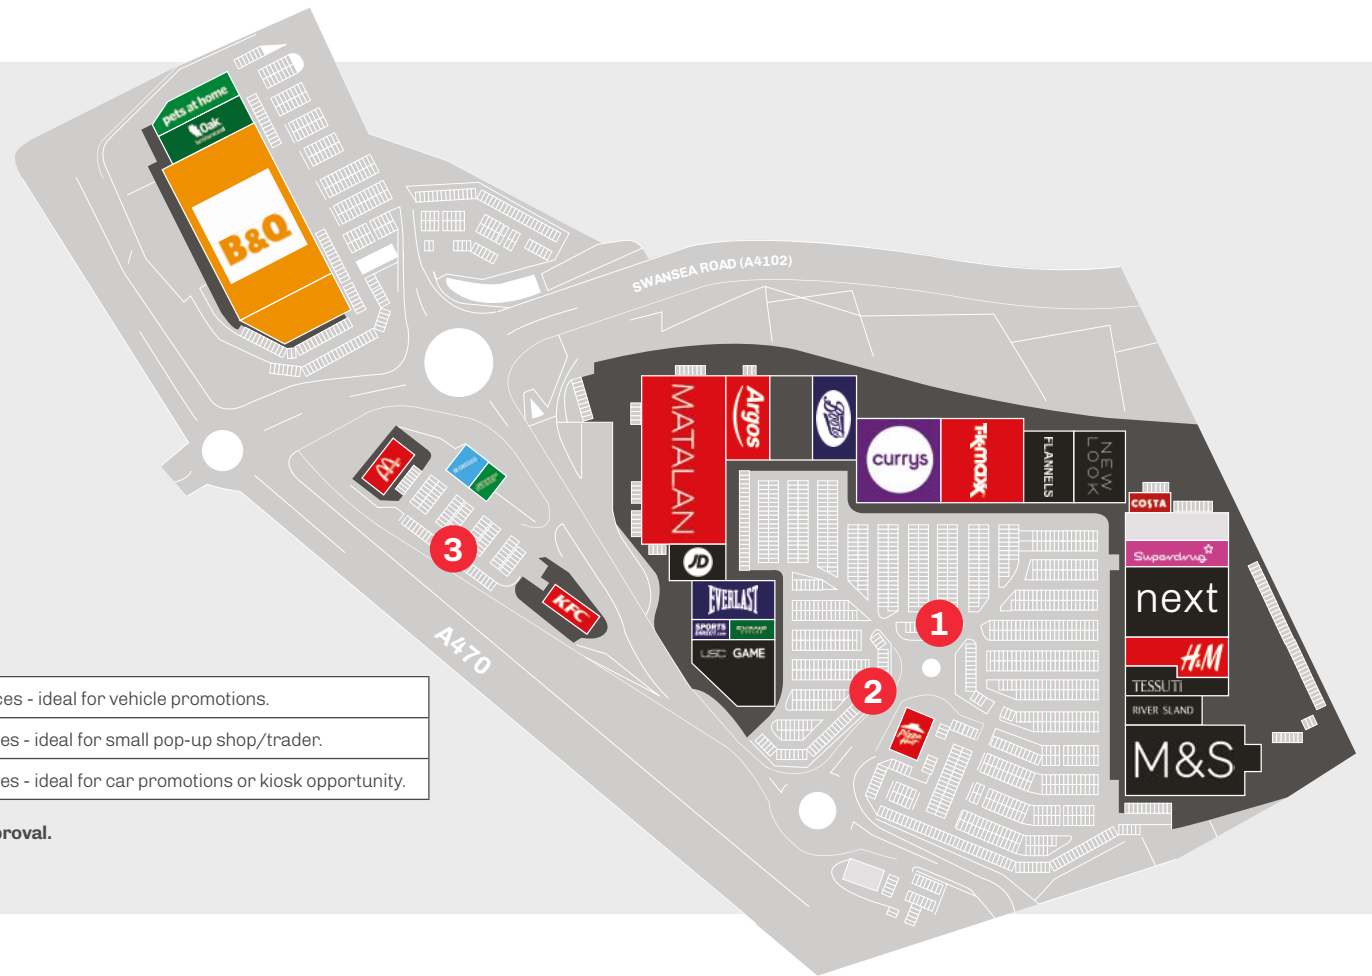

Cyfarthfa Shopping Park

MEDIA SHEET

Swansea Road, Merthyr Tydfil, CF48 1HY.

Close to the Brecon Beacons National Park, Cyfarthfa Shopping Park sits adjacent to the A470, a short distance from the town centre.

There are over 1,450 car parking spaces on-site. Anchor stores include B&Q, Matalan, M&S, Next and Boots.

To book a promotional space at the Cyfarthfa Shopping Park please get in touch.
Call Access Point on **01704 544999**, email cyfarthfasp@apuk.net or visit www.apuk.net

Site Descriptions

Site 1:	Car parking spaces - ideal for vehicle promotions.
Site 2:	Car parking spaces - ideal for small pop-up shop/trader.
Site 3:	Car parking spaces - ideal for car promotions or kiosk opportunity.