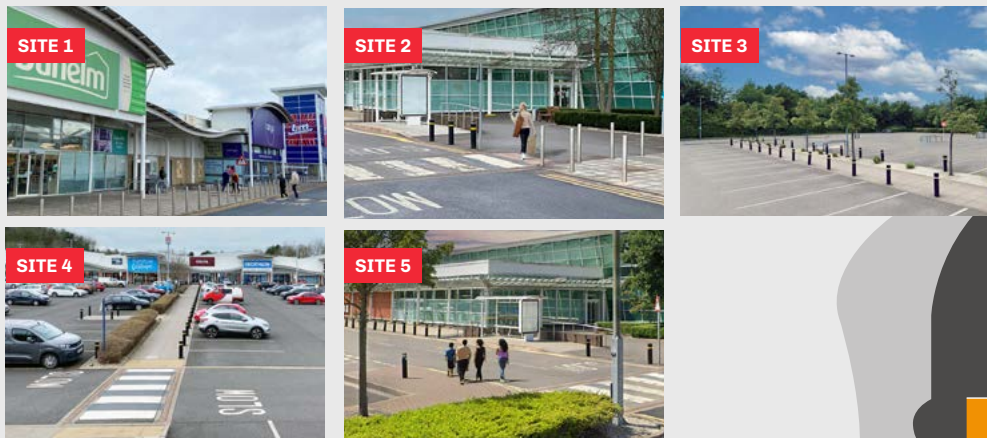

Telford Forge Shopping Park

MEDIA SHEET

Colliers Way, Telford, Shropshire, TF3 4AG.

With an ABC1 profile of 46%, Telford Shopping Park is located in a prominent position to the west of Telford town centre and is the dominant out of town shopping destination in the area.

With a core catchment of more than 141,442 living in the Telford area, the shopping park offers a variety of options, including fashion and beauty, food and drink, home goods, and accessories. Over 1,319 free parking spaces are available on-site.

Anchor stores include Sainsbury's, Next, Boots, TK Maxx and Currys.

To book a promotional space at the Telford Forge Shopping Park please get in touch.
Call Access Point on **01704 544999**, email telfordforgesp@apuk.net or visit www.apuk.net

Site Descriptions

Site 1:	Hard standing area between Dunelm and Currys - suitable for promotions.
Site 2:	Larger hard standing area next to Sainsbury's - ideal for car promotions/displays.
Site 3:	Car park spaces to the side of Sainsbury's - ideal for kiosk opportunity.
Site 3a:	Car park spaces - suitable for catering opportunity.
Site 4:	Car park spaces adjacent to the main entrance - please call for details regarding promotions at this site.
Site 5:	One parking bay - suitable for an ice cream van.