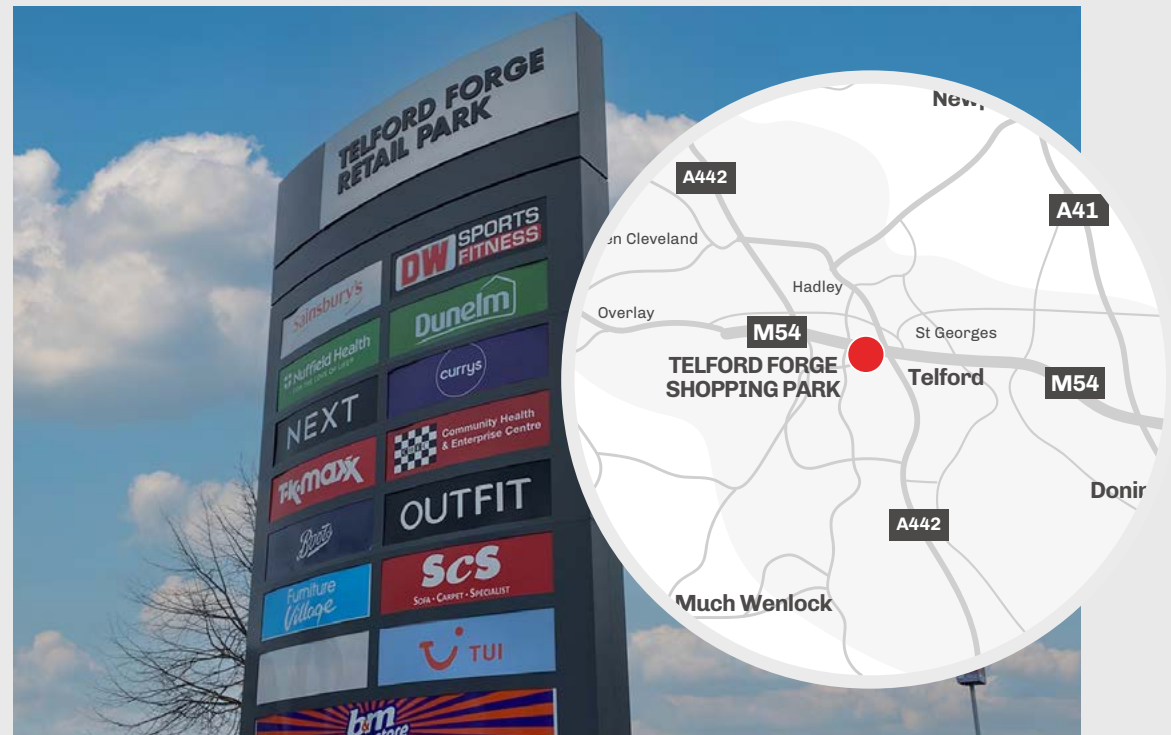

Telford Forge Shopping Park

MEDIA SHEET

Colliers Way, Telford, Shropshire, TF3 4AG.

With an ABC1 profile of 46%, Telford Shopping Park is located in a prominent position to the west of Telford town centre and is the dominant out of town shopping destination in the area.

With a core catchment of more than 141,442 living in the Telford area, the shopping park offers a variety of options, including fashion and beauty, food and drink, home goods, and accessories. Over 1,319 free parking spaces are available on-site.

Anchor stores include Sainsbury's, Next, Boots, TK Maxx and Currys.

To book a promotional space at the Telford Forge Shopping Park please get in touch.
Call Access Point on **01704 544999**, email telfordforgesp@apuk.net or visit www.apuk.net