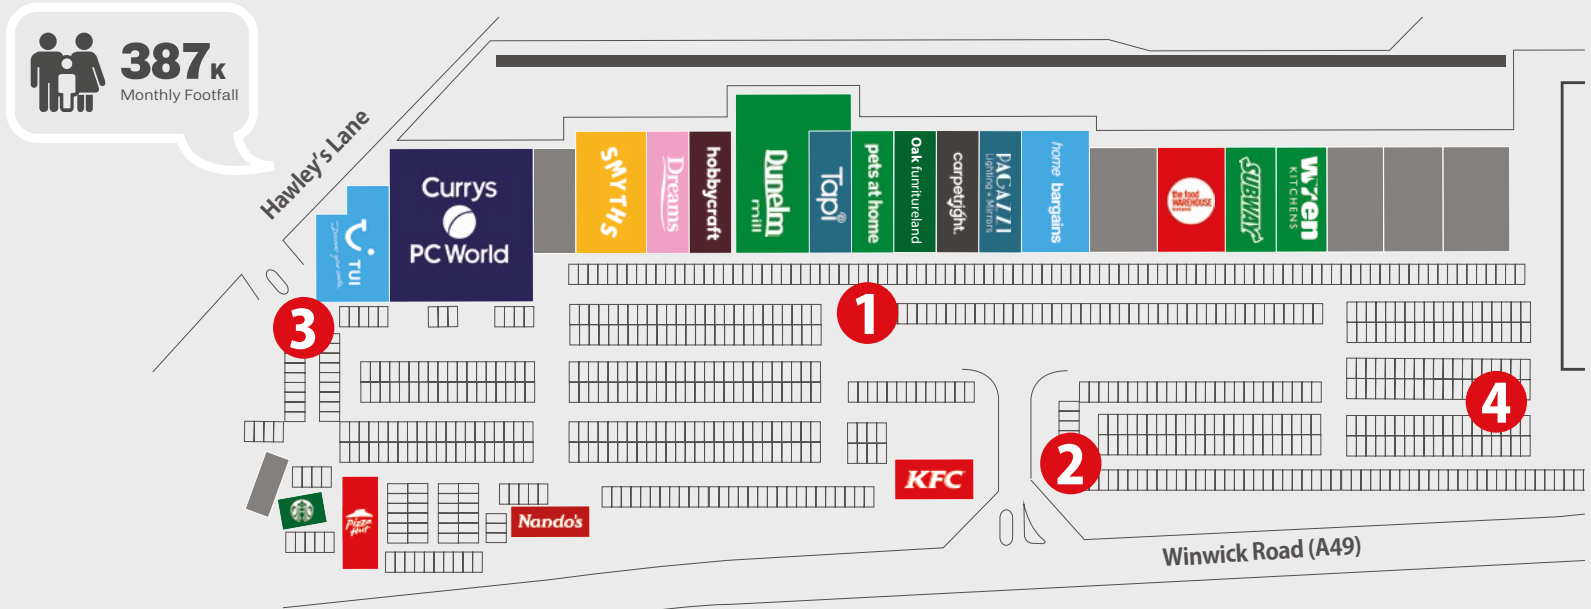

Site Descriptions

Site 1: Car parking spaces located next to the walkway. Promotional activities cannot take place directly in front of store entrances.

Site 2: Car parking bays/modular location.
Site 3: Car parking bays/modular location.
Site 4: Car parking bays/modular location.

46mins
Avg. Dwell Time

To book a promotional space at JunctionNINE Retail Park call Access Point on **01704 544999**, email **JunctionNINErp@apuk.net** or visit **www.apuk.net**