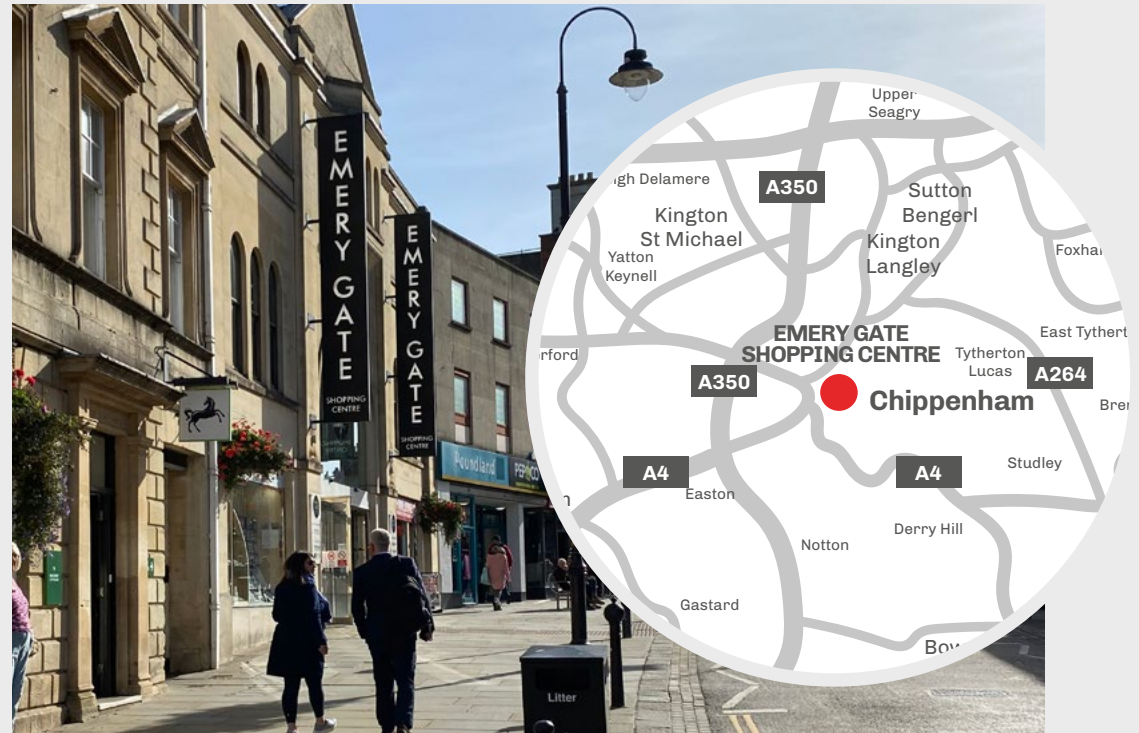

# Emery Gate Shopping Centre

### Chippenham, Wiltshire, SN15 3JP

Emery Gate is Chippenham's primary shopping centre and is perfectly positioned on the main high street in the heart of Chippenham town centre.

Chippenham has a population of approximately 45,000, with over 3.4 million visitors to the area annually.

In addition to easy access from bus and train terminals, the rear of the shopping centre also offers access to a council-run upper and lower parking lot.

Anchored by Sports Direct, Poundland, Peacocks and Costa Coffee.

# Site Descriptions

<b>Site 1a</b>	Suitable for pop-up promotion
<b>Site 1b</b>	Suitable for pop-up promotion
<b>Site 1a+b</b>	Combined Atrium promotional area
<b>Site 3</b>	Mid-mall walkway - Suitable for data acquisition or trader
<b>Site 4</b>	Adjacent to Boswells Cafe - Suitable for data acquisition or trader
<b>Site 5</b>	External area - Ideal for street food vendor