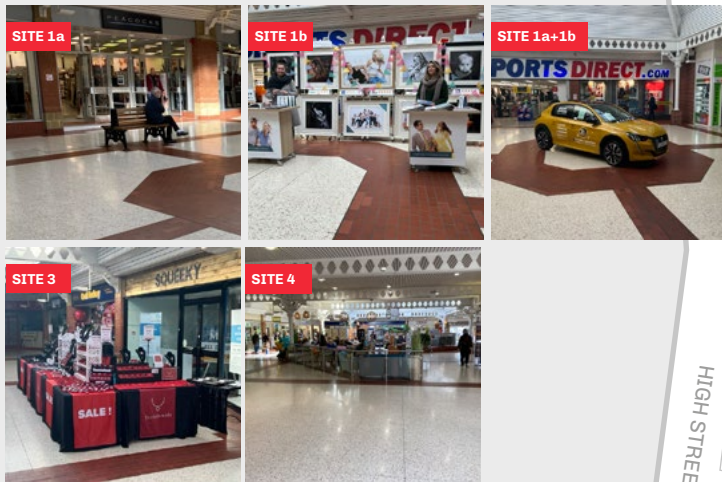

### Chippenham, Wiltshire, SN15 3JP

Emery Gate is Chippenham's primary shopping centre and is perfectly positioned on the main high street in the heart of Chippenham town centre.

Chippenham has a population of approximately 45,000, with over 3.4 million visitors to the area annually.

In addition to easy access from bus and train terminals, the rear of the shopping centre also offers access to a council-run upper and lower parking lot.

Anchored by Sports Direct, Poundland, Peacocks and Costa Coffee.

# Site Descriptions

<b>Site 1a</b>	Suitable for pop-up promotion
<b>Site 1b</b>	Suitable for pop-up promotion
<b>Site 1a+b</b>	Combined Atrium promotional area
<b>Site 3</b>	Mid-mall walkway - Suitable for data acquisition or trader
<b>Site 4</b>	Adjacent to Boswells Cafe - Suitable for data acquisition or trader
<b>Site 5</b>	External area - Ideal for street food vendor