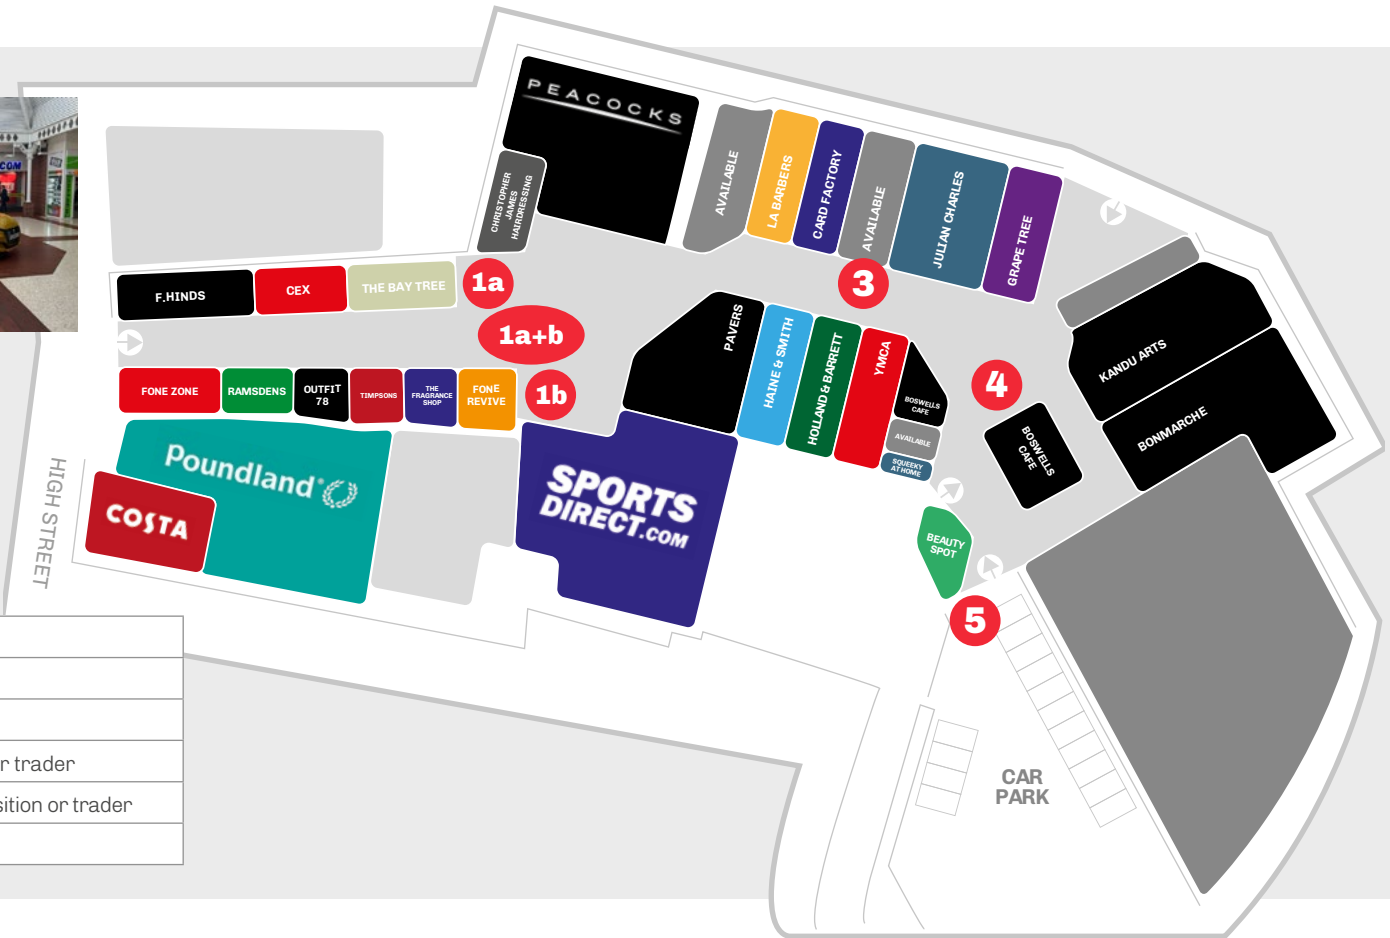

### Chippenham, Wiltshire, SN15 3JP

Emery Gate is Chippenham's primary shopping centre and is perfectly positioned on the main high street in the heart of Chippenham town centre.

Chippenham has a population of approximately 45,000, with over 3.4 million visitors to the area annually.

In addition to easy access from bus and train terminals, the rear of the shopping centre also offers access to a council-run upper and lower parking lot.

Anchored by Sports Direct, Poundland, Peacocks and Costa Coffee.

# Site Descriptions

<b>Site 1a</b>	Suitable for pop-up promotion
<b>Site 1b</b>	Suitable for pop-up promotion
<b>Site 1a+b</b>	Combined Atrium promotional area
<b>Site 3</b>	Mid-mall walkway - Suitable for data acquisition or trader
<b>Site 4</b>	Adjacent to Boswells Cafe - Suitable for data acquisition or trader
<b>Site 5</b>	External area - Ideal for street food vendor